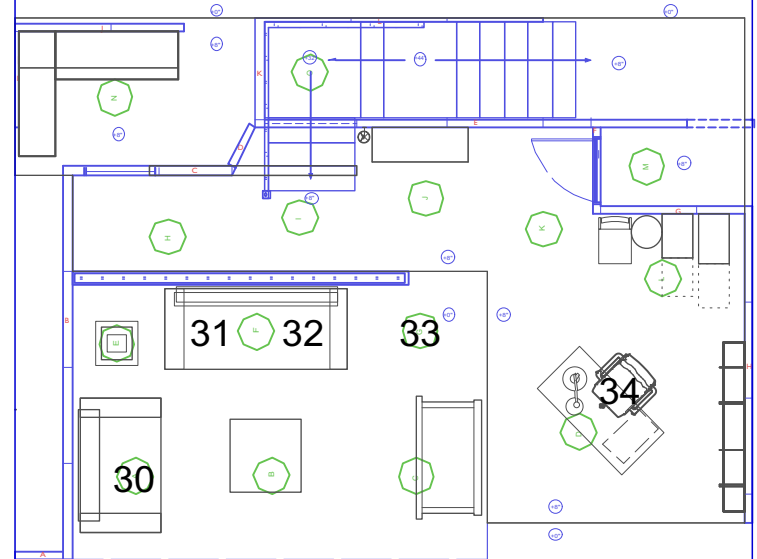

FRONT LIGHT
R53 & R132

FRONT WASH-LED

Borrowed Babies
Magic Sheet
2.1.20

1 of 2

SIDE LIGHT
LED and R08 (ch.22)

BACK LIGHT
LED

TOP LIGHT
LED

WINDOWS
LED + Gobo