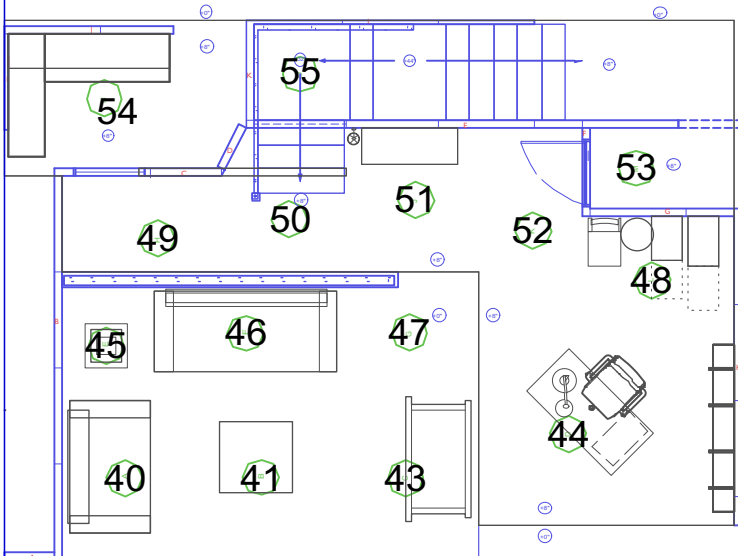

FRONT LIGHT
R53 & R132

FRONT WASH-LED

Borrowed Babies
Magic Sheet
2.1.20

1 of 2

SIDE LIGHT
LED and R08 (ch.22)

BACK LIGHT
LED

TOP LIGHT
LED

WINDOWS
LED + Gobo