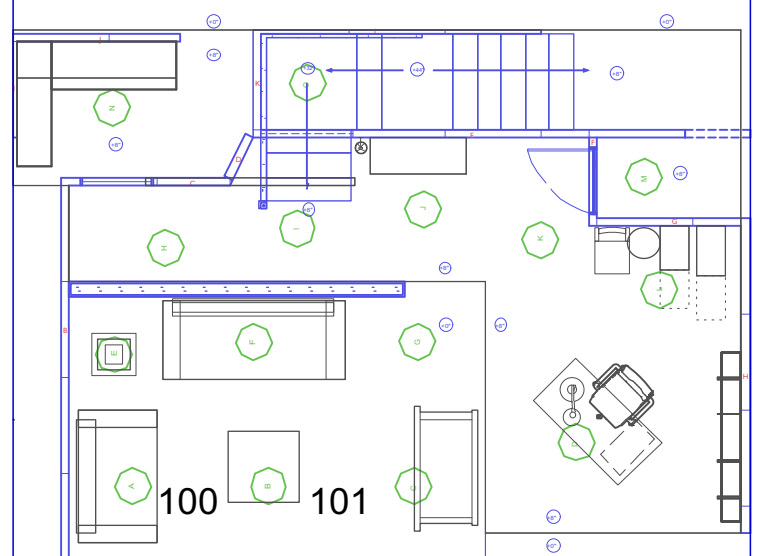

FRONT LIGHT
R53 & R132

FRONT WASH-LED

Borrowed Babies
Magic Sheet
2.1.20

1 of 2

SIDE LIGHT
LED and R08 (ch.22)

BACK LIGHT
LED

TOP LIGHT
LED

WINDOWS
LED + Gobo