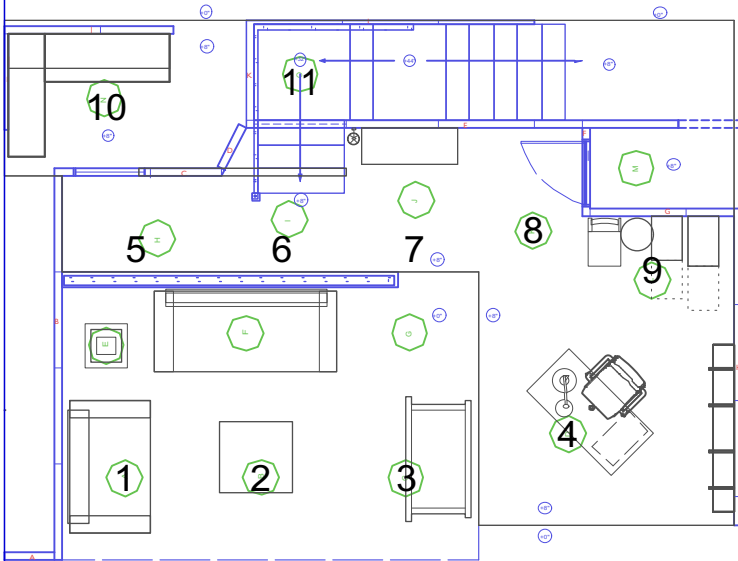

FRONT LIGHT
R53 & R132

FRONT WASH-LED

Borrowed Babies
Magic Sheet
2.1.20

1 of 2

SIDE LIGHT
LED and R08 (ch.22)

BACK LIGHT
LED

TOP LIGHT
LED

WINDOWS
LED + Gobo