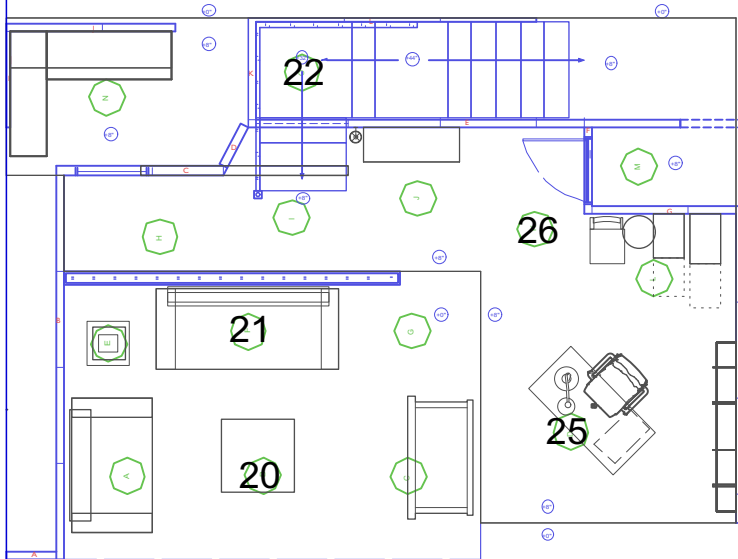

FRONT LIGHT
R53 & R132

FRONT WASH-LED

Borrowed Babies
Magic Sheet
2.1.20

1 of 2

SIDE LIGHT
LED and R08 (ch.22)

BACK LIGHT
LED

TOP LIGHT
LED

WINDOWS
LED + Gobo