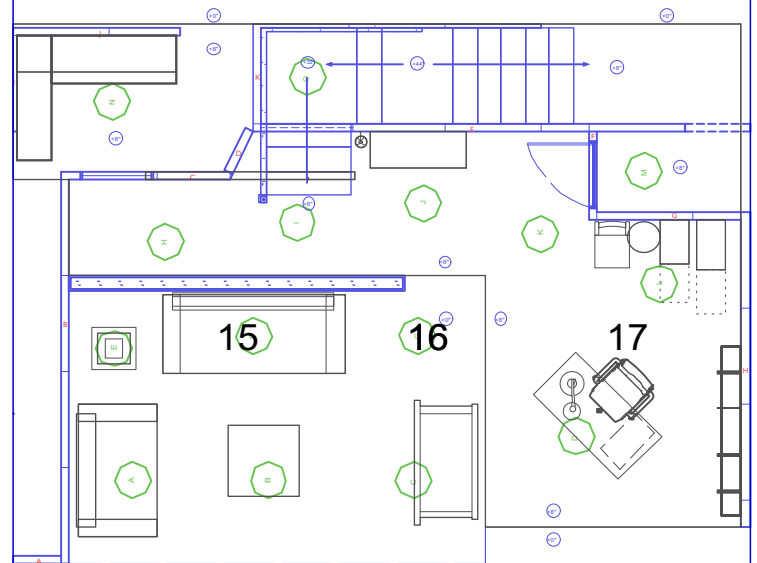

FRONT LIGHT
R53 & R132

FRONT WASH-LED

Borrowed Babies
Magic Sheet
2.1.20

1 of 2

SIDE LIGHT
LED and R08 (ch.22)

BACK LIGHT
LED

TOP LIGHT
LED

WINDOWS
LED + Gobo