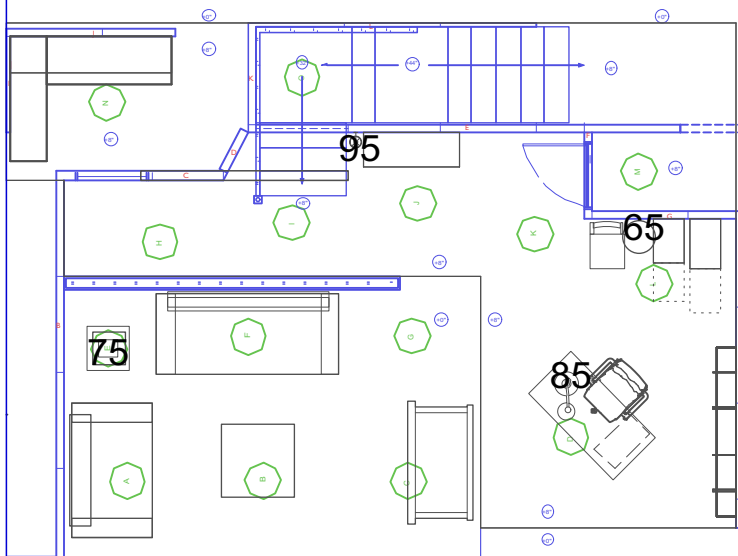

Practicals