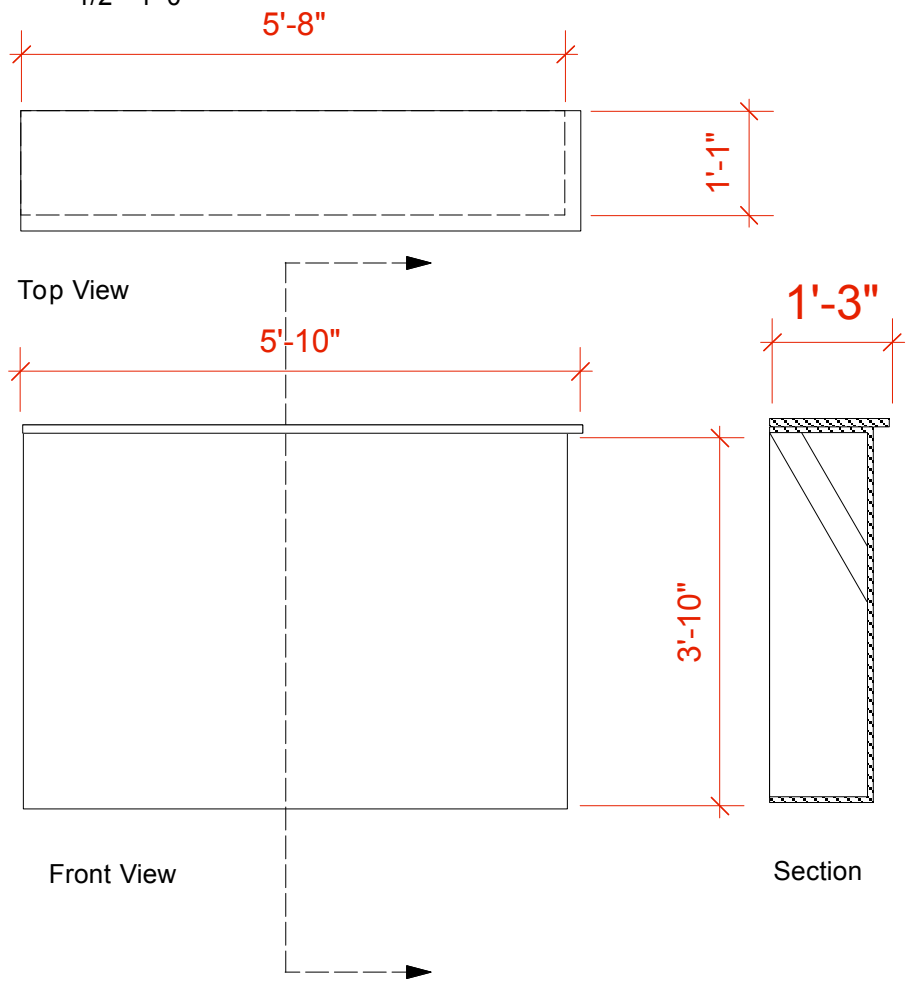

**FRONT ELEVATION**  
1/2"=1'-0"

**MOLDING DETAIL**  
1/2"=1'-0"

**BAR ELEVATION**  
1/2"=1'-0"

**DETAIL**  
1:1 Scale

**God of Carnage**

Brown Theater-UNCG-Greensboro, NC

DIR: Matty Miller

DES: Vandy Scoates

DRAW: Front Elevation,  
Molding Detail & Bar Elevation

SCALE: As Noted

DATE: 5/13/13

**3**

of 3