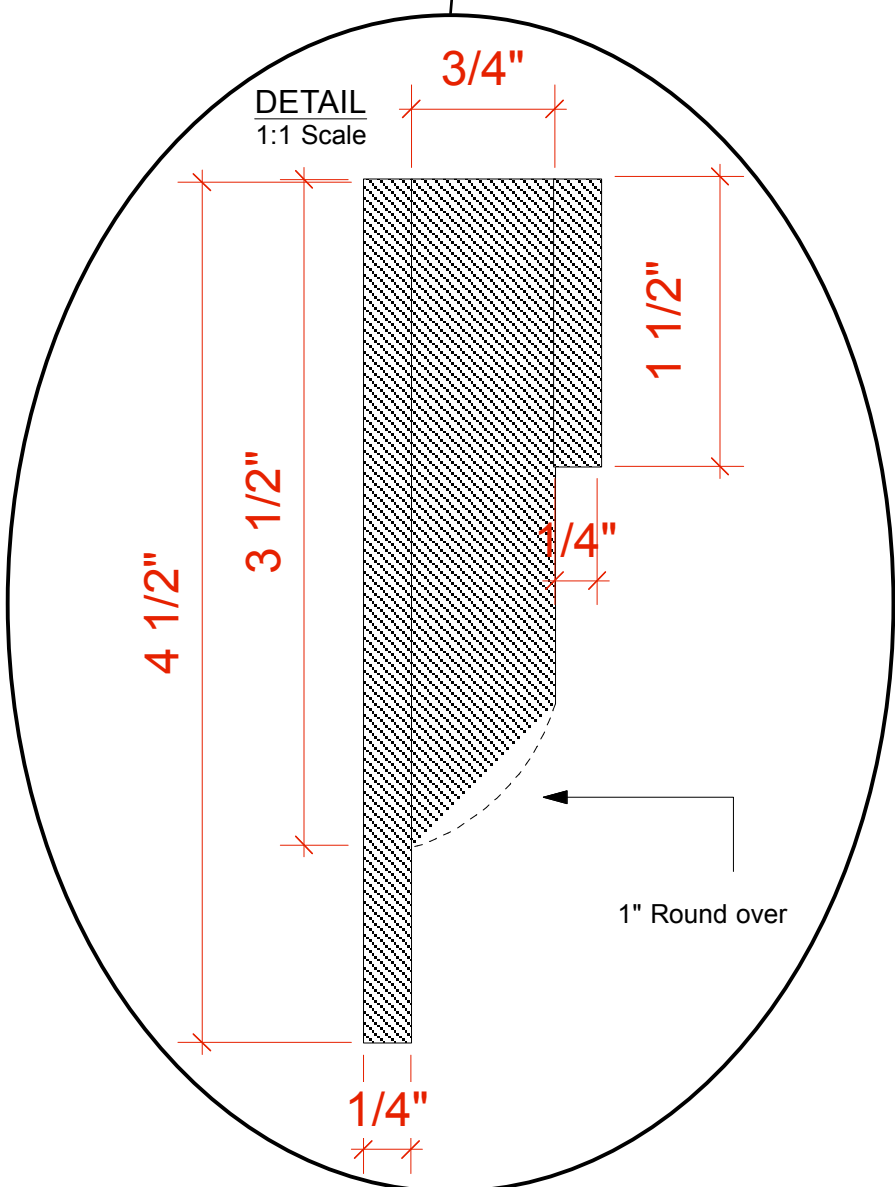

**FRONT ELEVATION**  
1/2"=1'-0"

**MOLDING DETAIL**  
1/2"=1'-0"

**BAR ELEVATION**  
1/2"=1'-0"

**DETAIL**  
1:1 Scale

**God of Carnage**

Brown Theater-UNCG-Greensboro, NC

DIR: Matty Miller

DES: Vandy Scoates

DRAW: Front Elevation,  
Molding Detail & Bar Elevation

SCALE: As Noted

DATE: 5/13/13

**3**

of 3