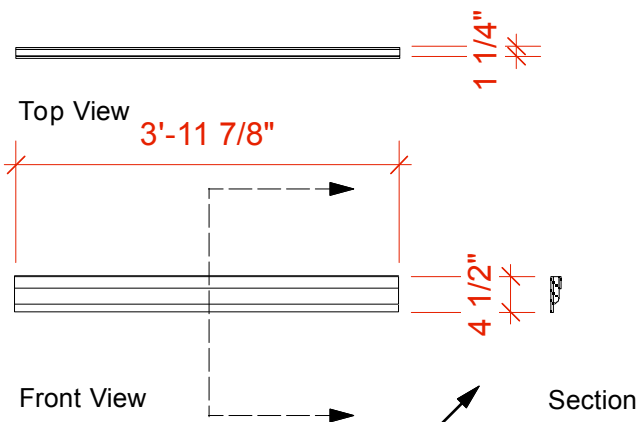

**FRONT ELEVATION**  
1/2"=1'-0"

**MOLDING DETAIL**  
1/2"=1'-0"

**BAR ELEVATION**  
1/2"=1'-0"

**DETAIL**  
1:1 Scale

**God of Carnage**

Brown Theater-UNCG-Greensboro, NC

DIR: Matty Miller

DES: Vandy Scoates

DRAW: Front Elevation,  
Molding Detail & Bar Elevation

SCALE: As Noted

DATE: 5/13/13

**3**

of 3