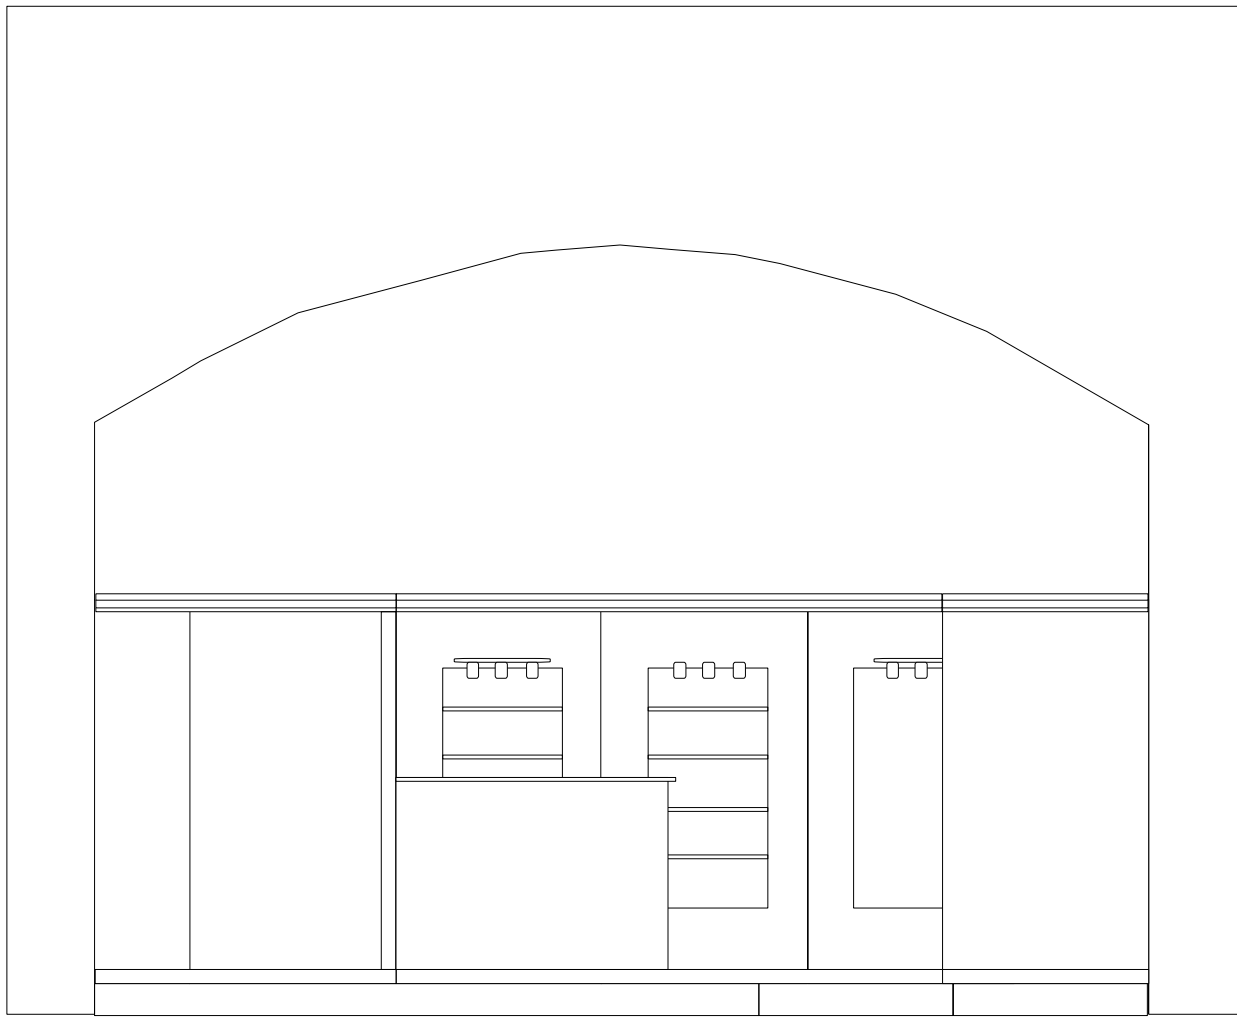

**FRONT ELEVATION**  
1/2"=1'-0"

**MOLDING DETAIL**  
1/2"=1'-0"

**BAR ELEVATION**  
1/2"=1'-0"

**DETAIL**  
1:1 Scale

**God of Carnage**

Brown Theater-UNCG-Greensboro, NC

DIR: Matty Miller

DES: Vandy Scoates

DRAW: Front Elevation,  
Molding Detail & Bar Elevation

SCALE: As Noted

DATE: 5/13/13

**3**

of 3