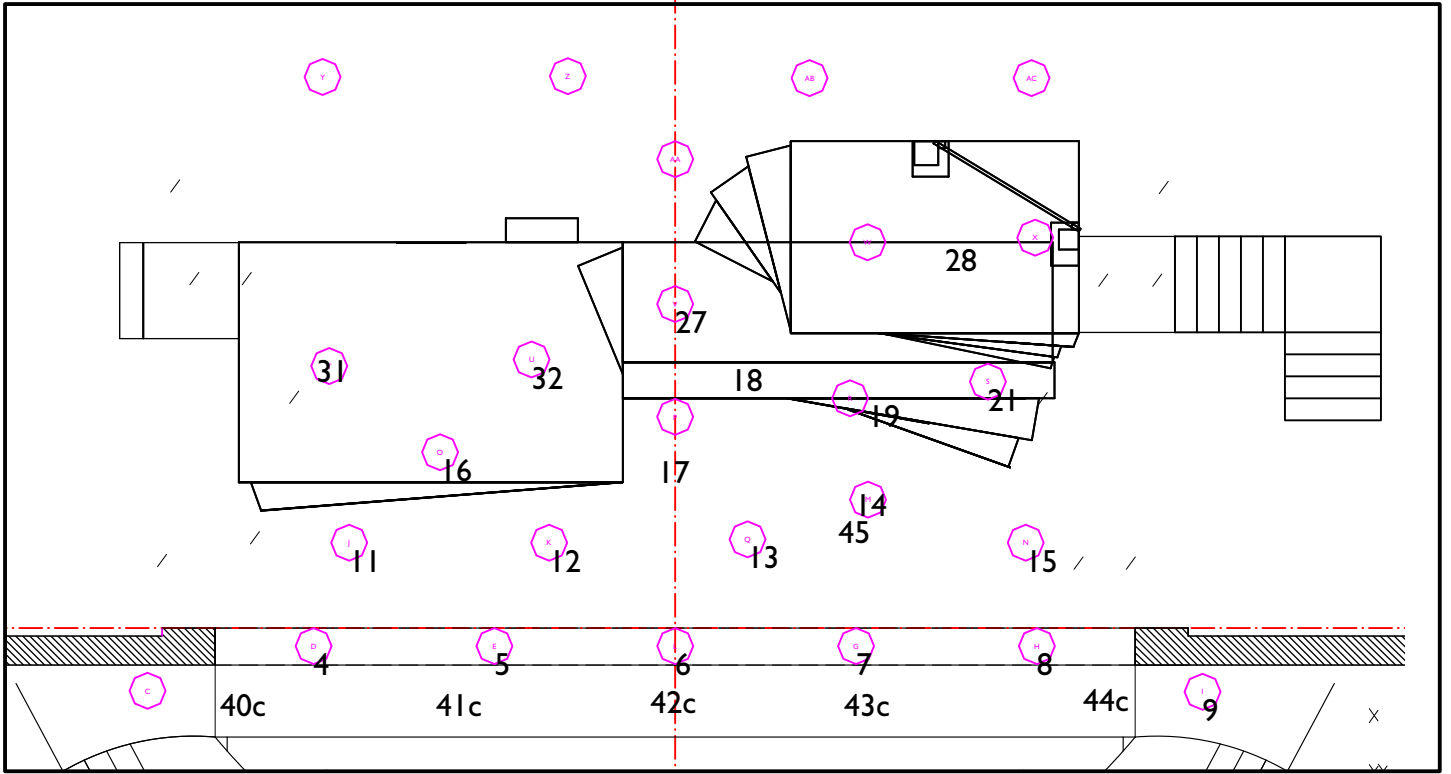

AREAS

FRONT- R52 + R114

SL SIDE- R17 +R119

SR SIDE- R59 +R119

TOP -RGB

BACK-led

CYC-

SPECIALS

400  
wash

420  
Profile

430  
Profile

410  
Wash