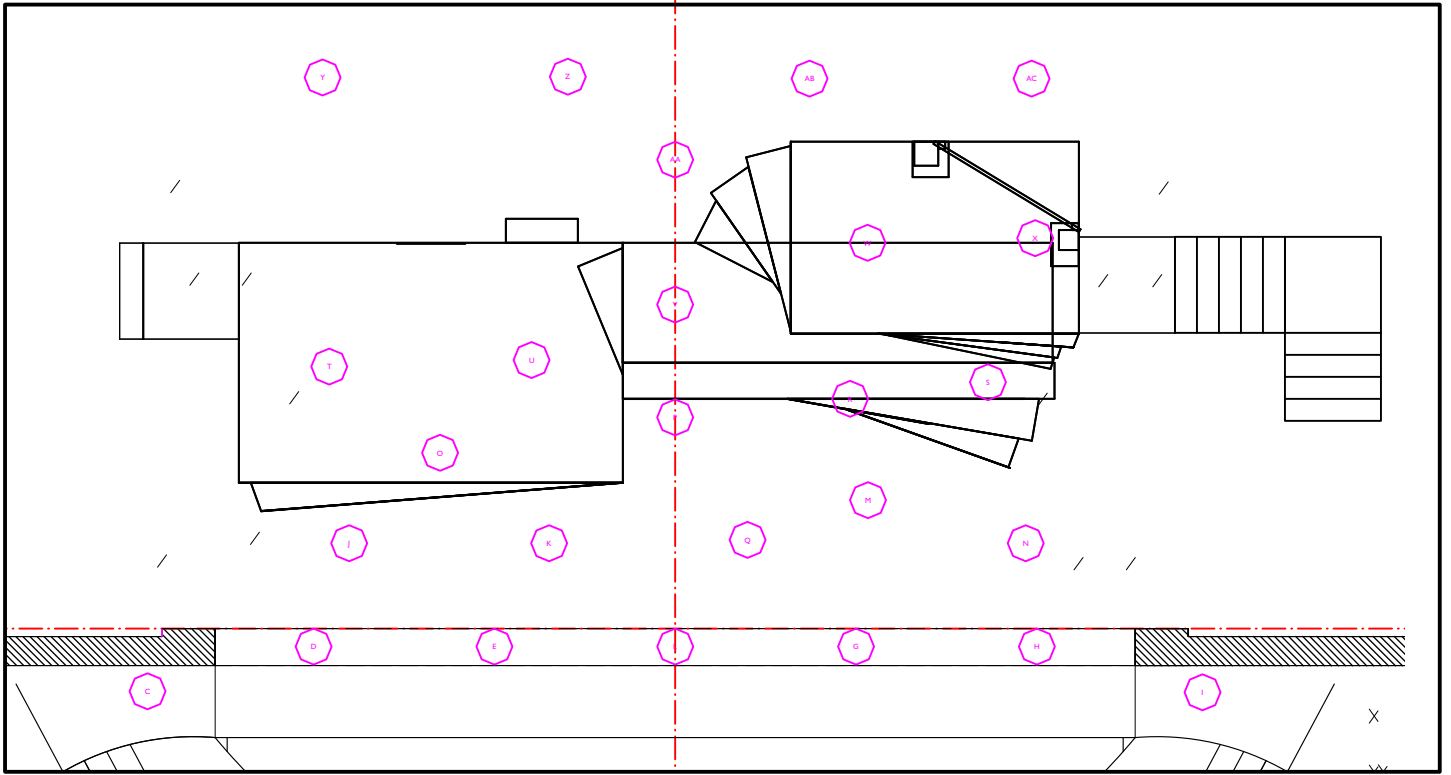

AREAS

FRONT- R52 + R114

SL SIDE- R17 +R119

SR SIDE- R59 +R119

TOP -RGB

BACK-led

CYC-

SPECIALS

400  
wash

420  
Profile

430  
Profile

410  
Wash