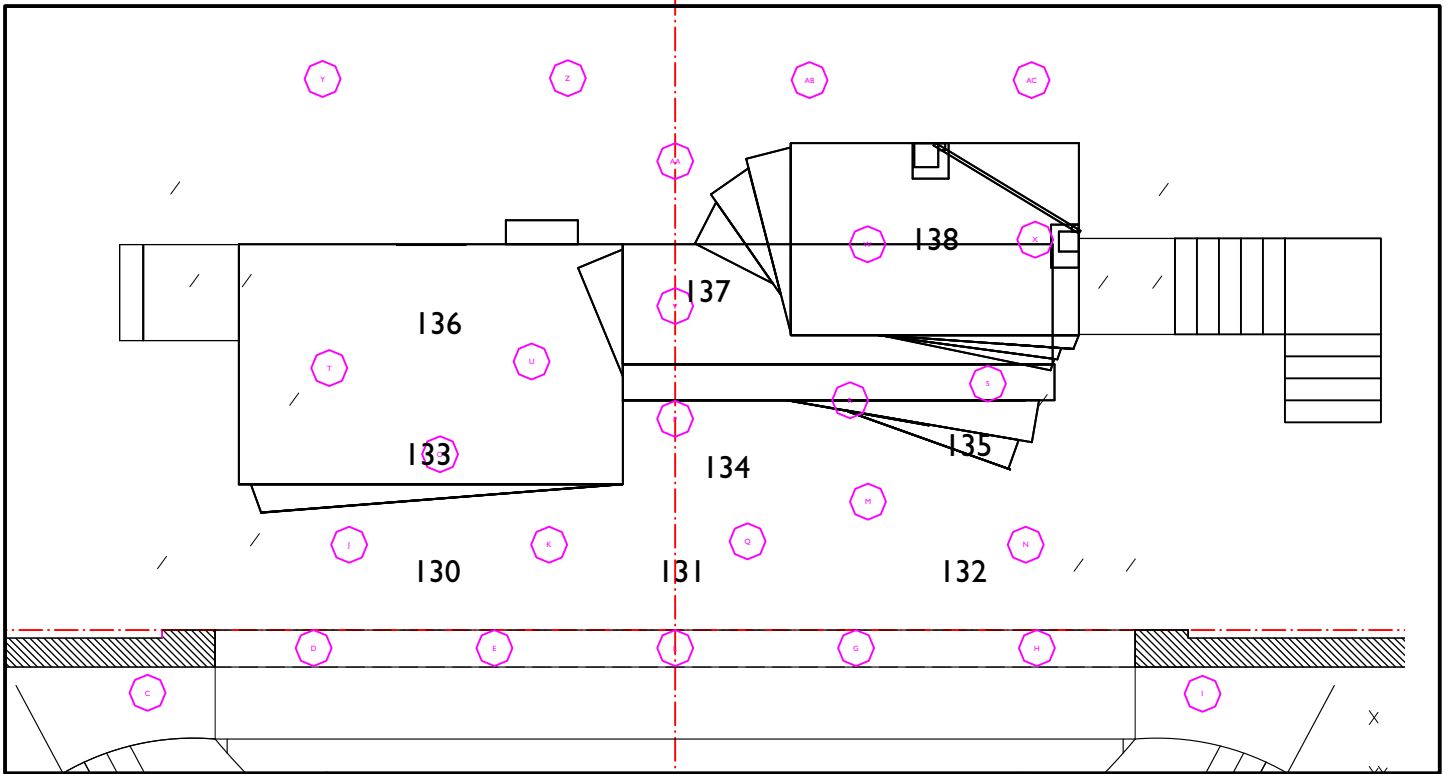

AREAS

FRONT- R52 + R114

SL SIDE- R17 +R119

SR SIDE- R59 +R119

TOP -RGB

BACK-led

CYC-

SPECIALS

400  
wash

420  
Profile

430  
Profile

410  
Wash