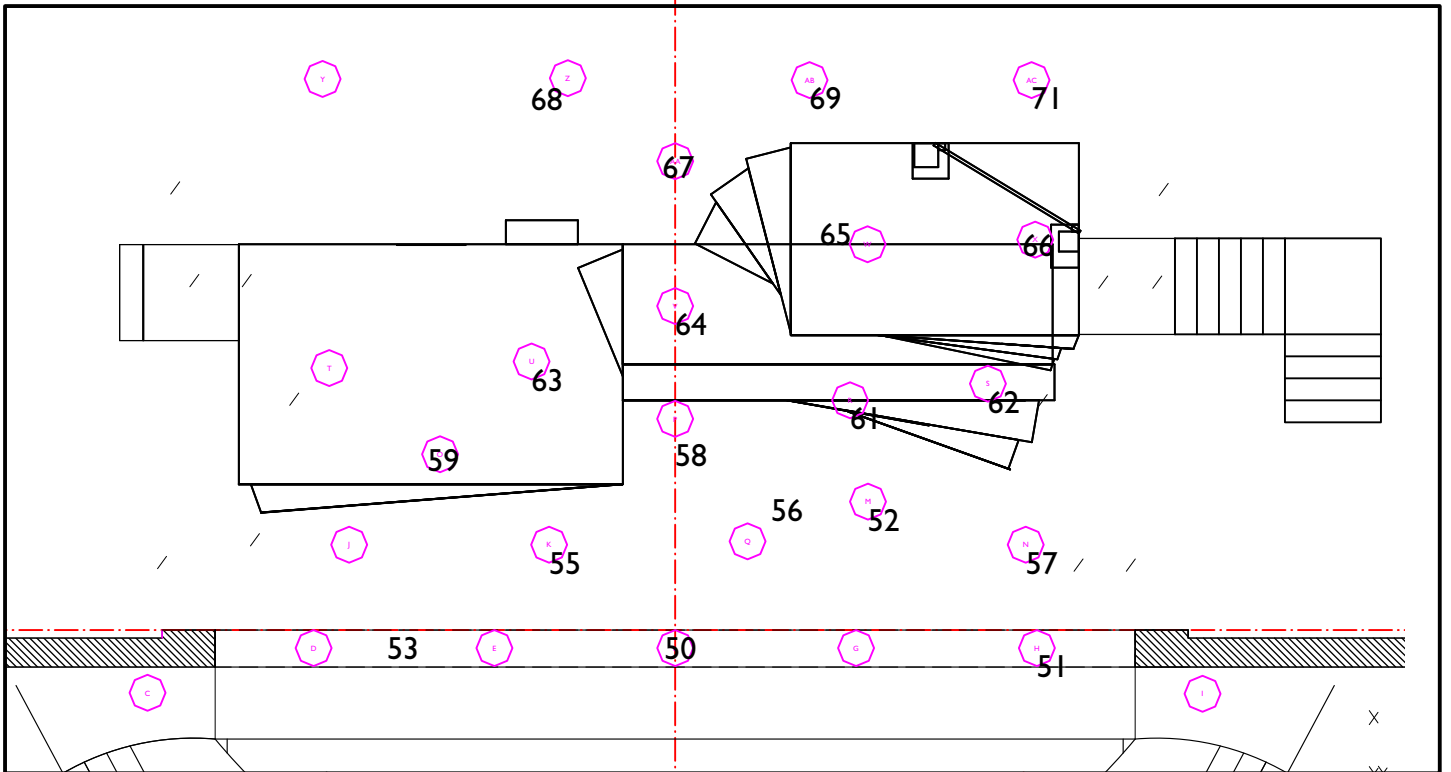

AREAS

FRONT- R52 + R114

SL SIDE- R17 +R119

SR SIDE- R59 +R119

TOP -RGB

BACK-led

CYC-

SPECIALS

400  
wash

420  
Profile

430  
Profile

410  
Wash