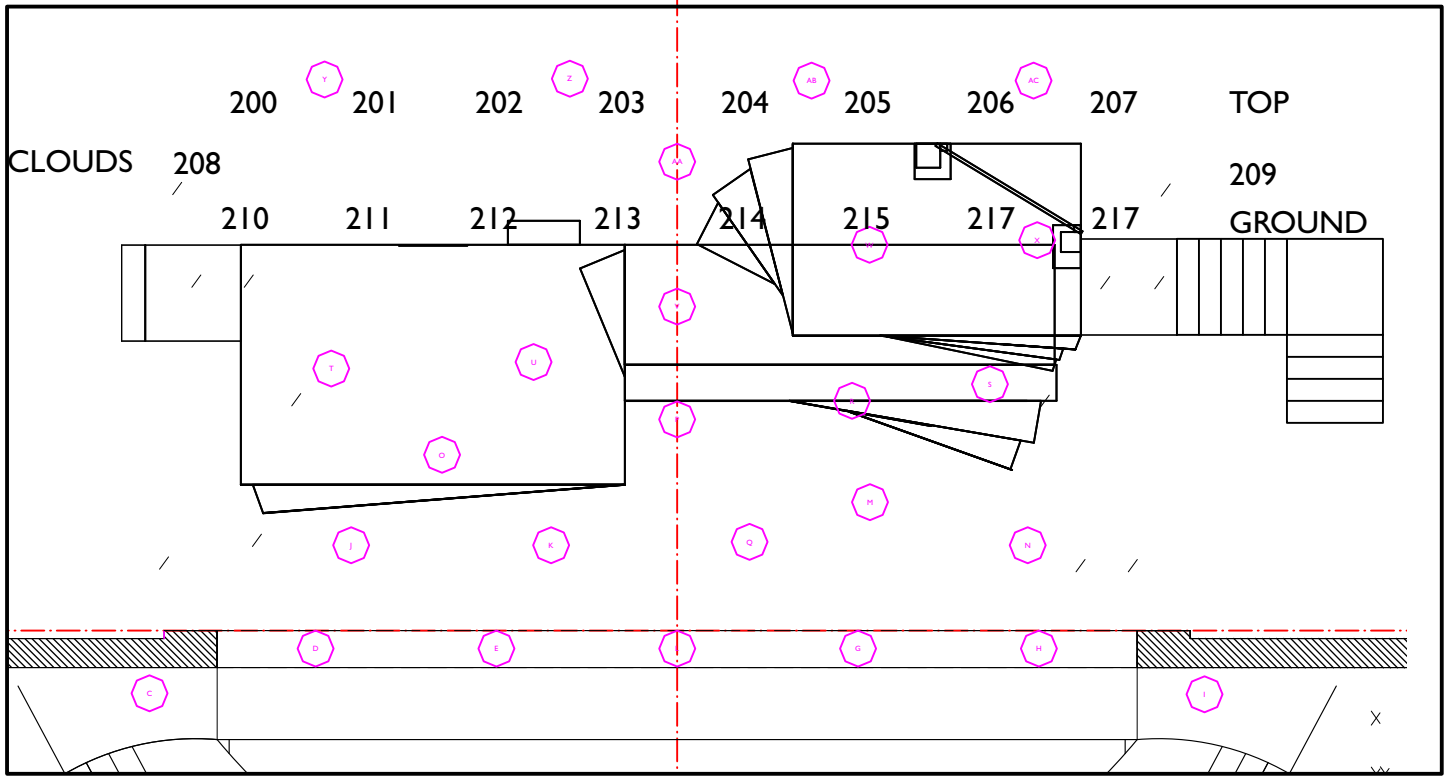

AREAS

FRONT- R52 + R114

SL SIDE- R17 +R119

SR SIDE- R59 +R119

TOP -RGB

BACK-led

CYC-

SPECIALS

400  
wash

420  
Profile

430  
Profile

410  
Wash