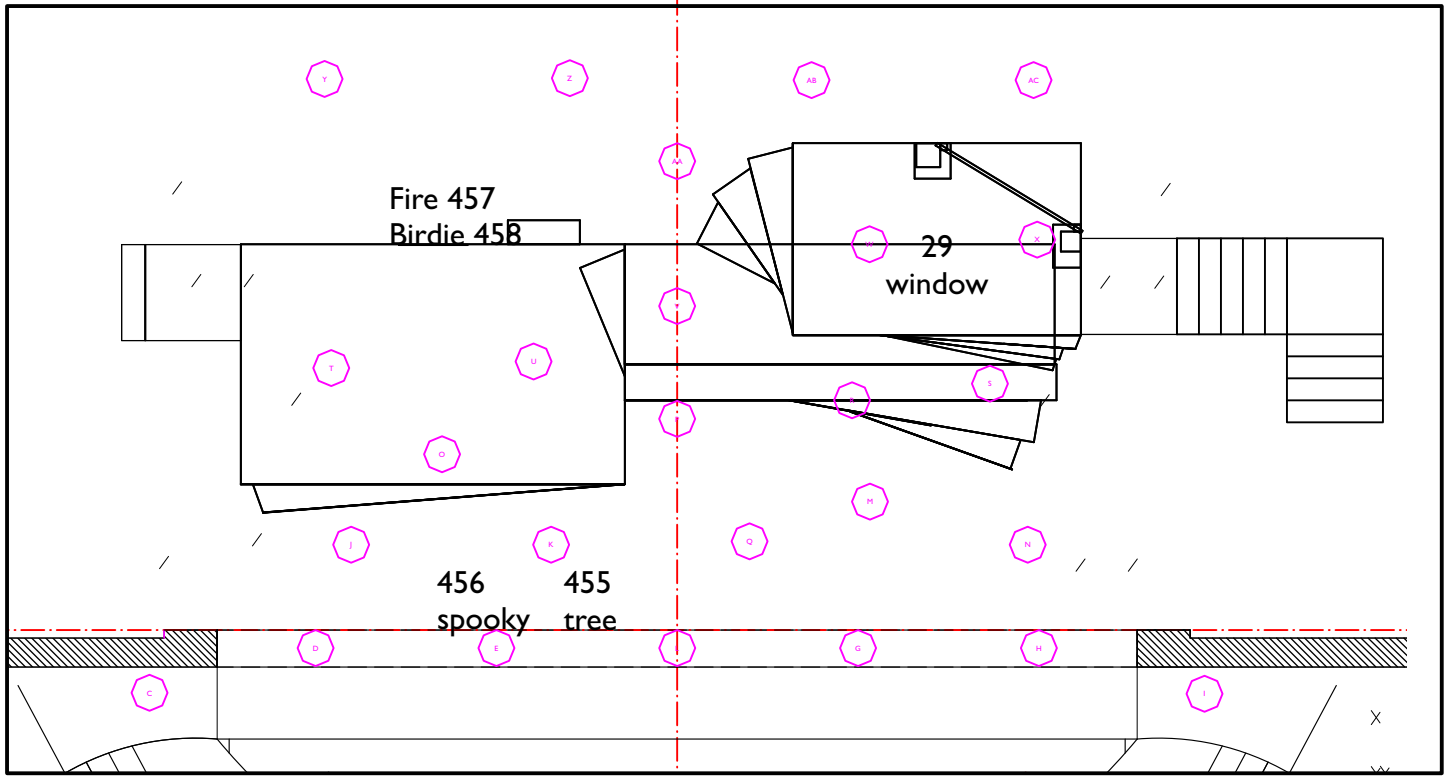

AREAS

FRONT- R52 + R114

SL SIDE- R17 +R119

SR SIDE- R59 +R119

TOP -RGB

BACK-led

CYC-

SPECIALS

400  
wash

420  
Profile

430  
Profile

410  
Wash