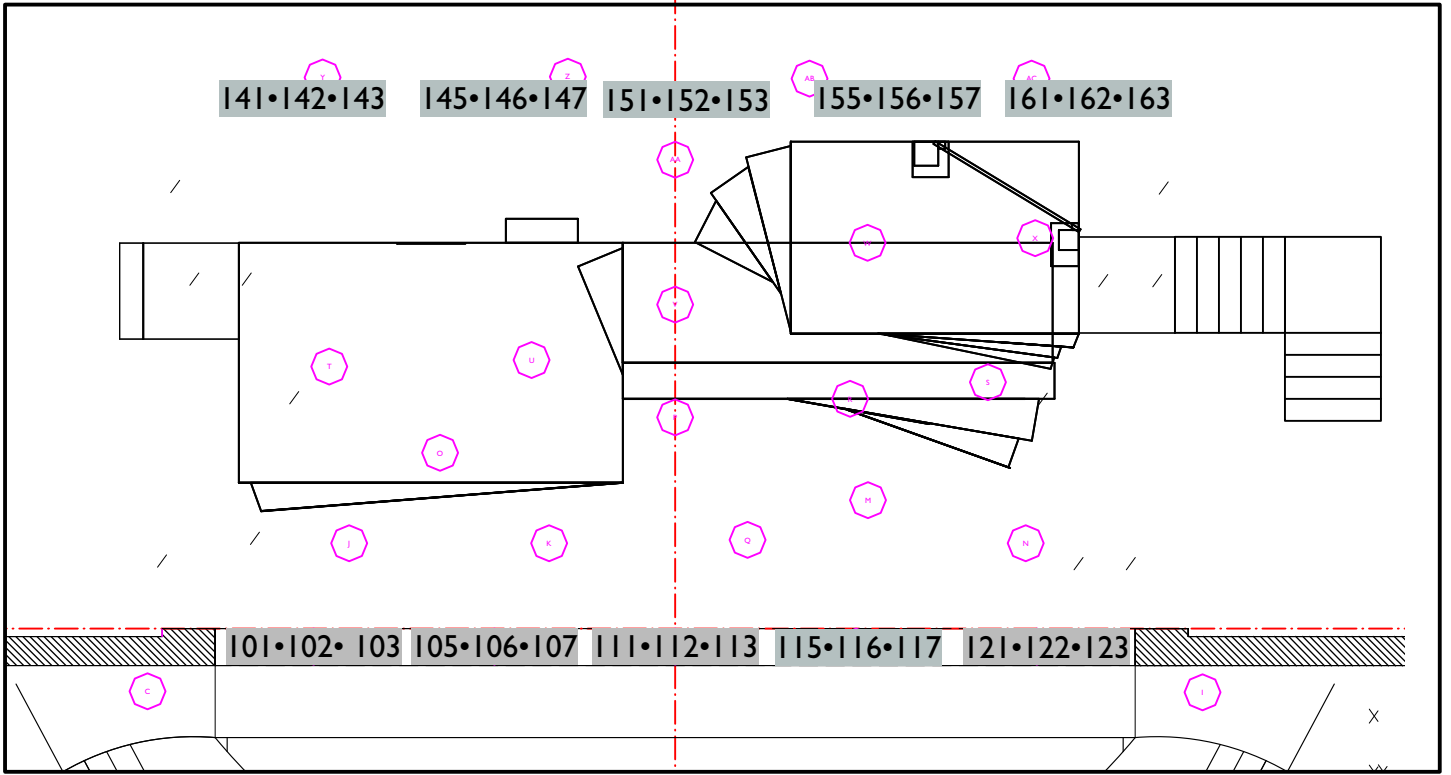

AREAS

FRONT- R52 + R114

SL SIDE- R17 +R119

SR SIDE- R59 +R119

TOP -RGB

BACK-led

CYC-

SPECIALS

400  
wash

420  
Profile

430  
Profile

410  
Wash