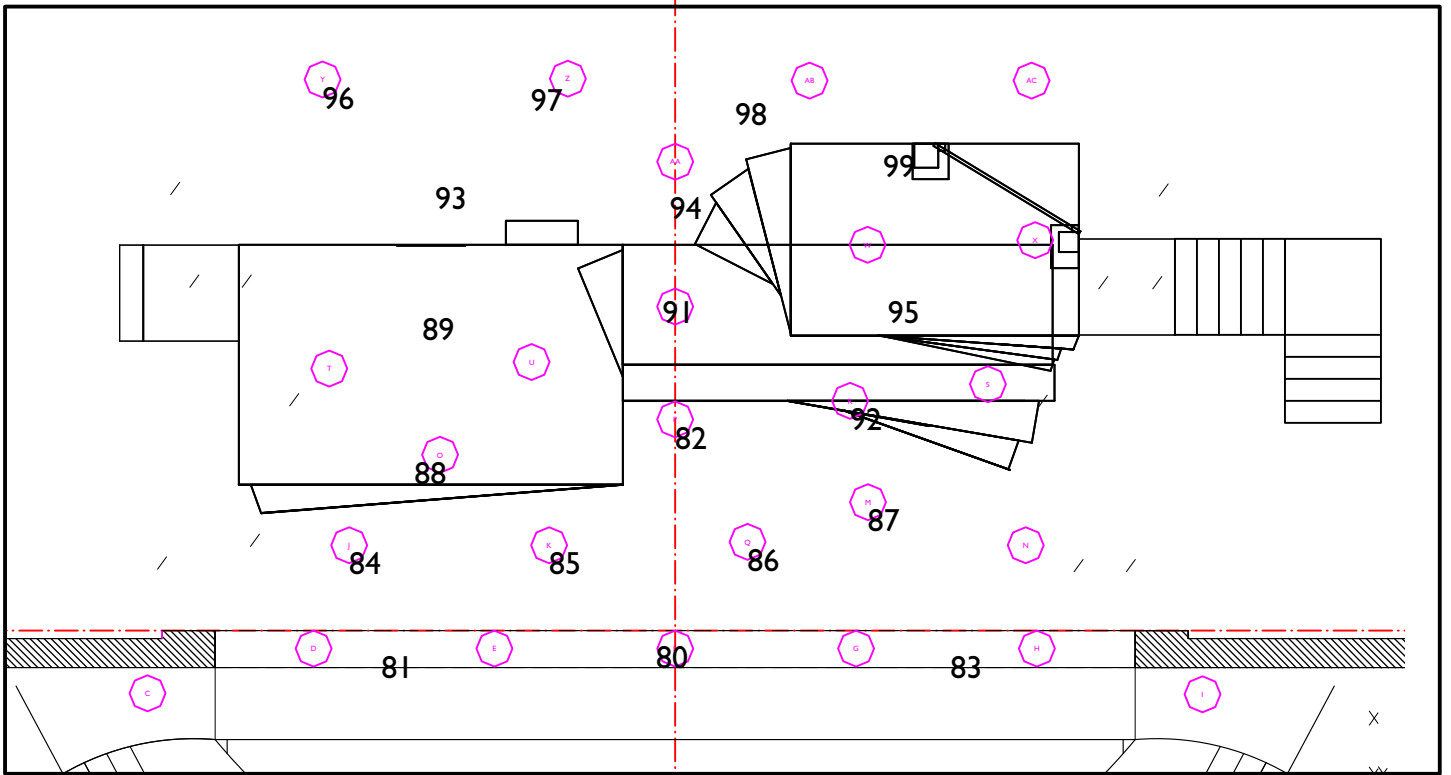

AREAS

FRONT- R52 + R114

SL SIDE- R17 +R119

SR SIDE- R59 +R119

TOP -RGB

BACK-led

CYC-

SPECIALS

400  
wash

420  
Profile

430  
Profile

410  
Wash