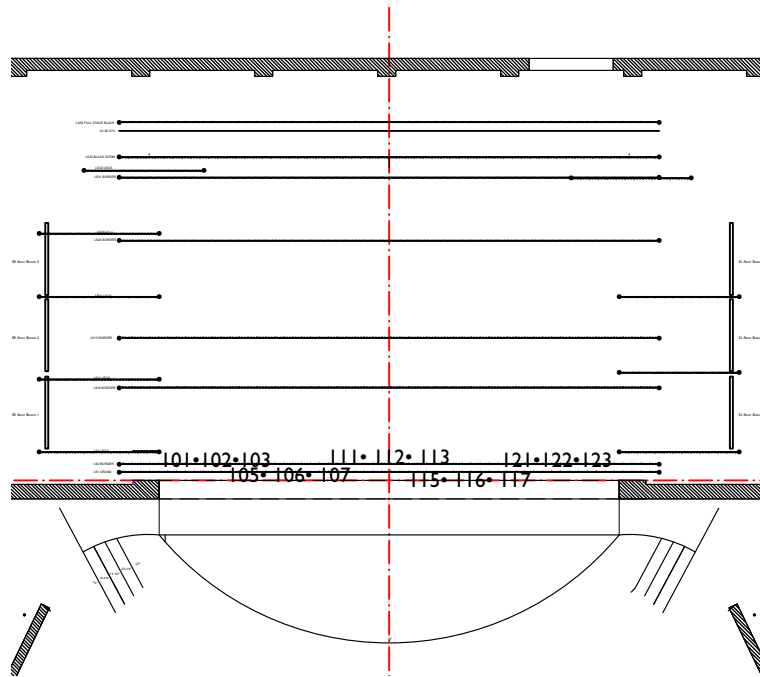

TOP- Color source and Pars