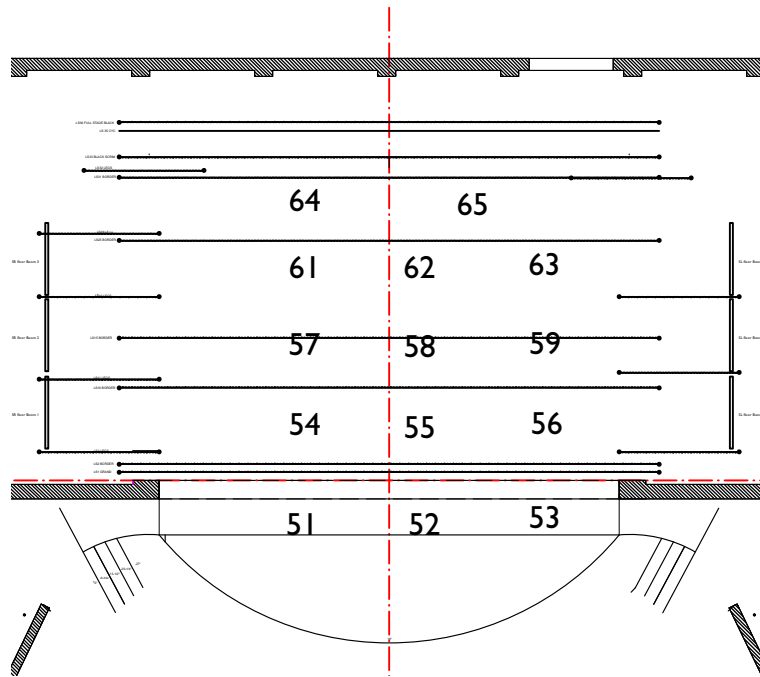

AREA BREAKDOWN

FRONT- R52/114

FRONT (side)- COLOR Source 4Wrds

FRONT- Center/Specials

SIDE SR- R67/119

Booms SR- No Color/Warm
Foot/Mid/Head

SIDE SL- R17/119

Booms SL- No Color/Cool
Foot/Mid/Head