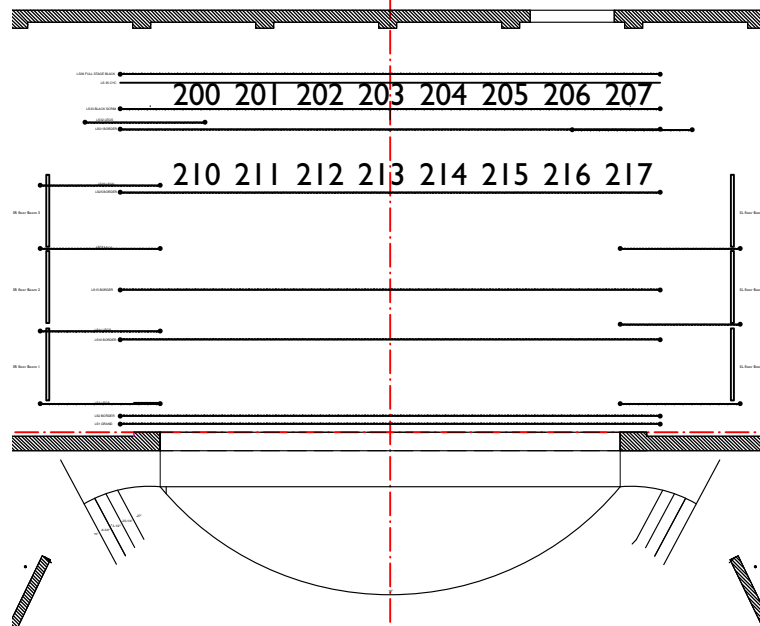

TOP- Color source and Pars

CYC

Other Specials

Gobo Specials