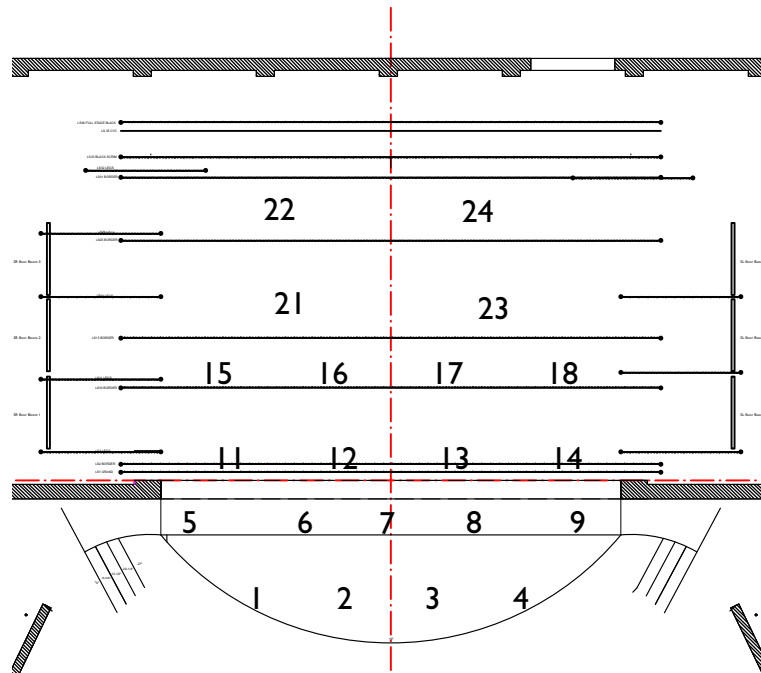

AREA BREAKDOWN

FRONT- R52/114

FRONT (side)- COLOR Source 4Wrds

FRONT- Center/Specials

SIDE SR- R67/119

Booms SR- No Color/Warm
Foot/Mid/Head

SIDE SL- R17/119

Booms SL- No Color/Cool
Foot/Mid/Head