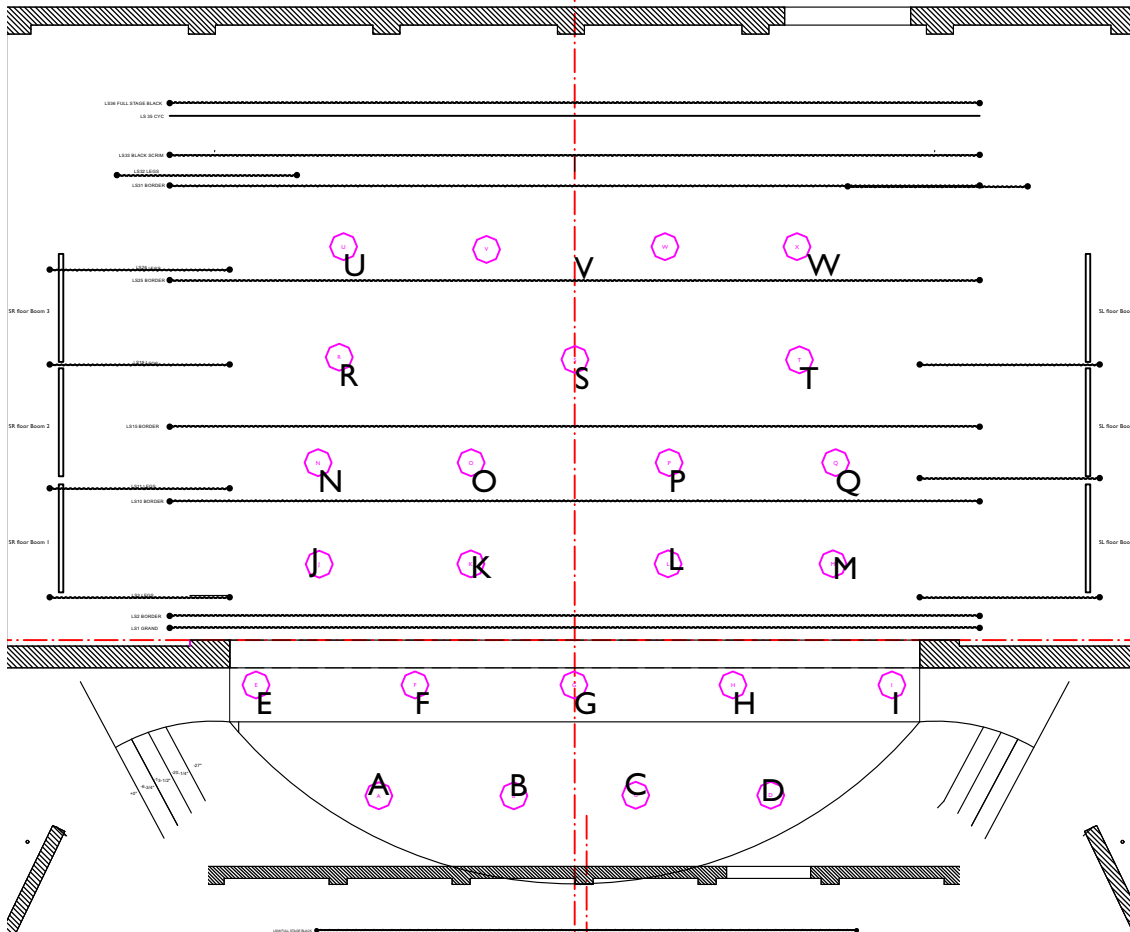

AREA BREAKDOWN

FRONT- R52/114

FRONT (side)- COLOR Source 4Wrds

FRONT- Center/Specials

SIDE SR- R67/119

Booms SR- No Color/Warm
Foot/Mid/Head

SIDE SL- R17/119

Booms SL- No Color/Cool
Foot/Mid/Head