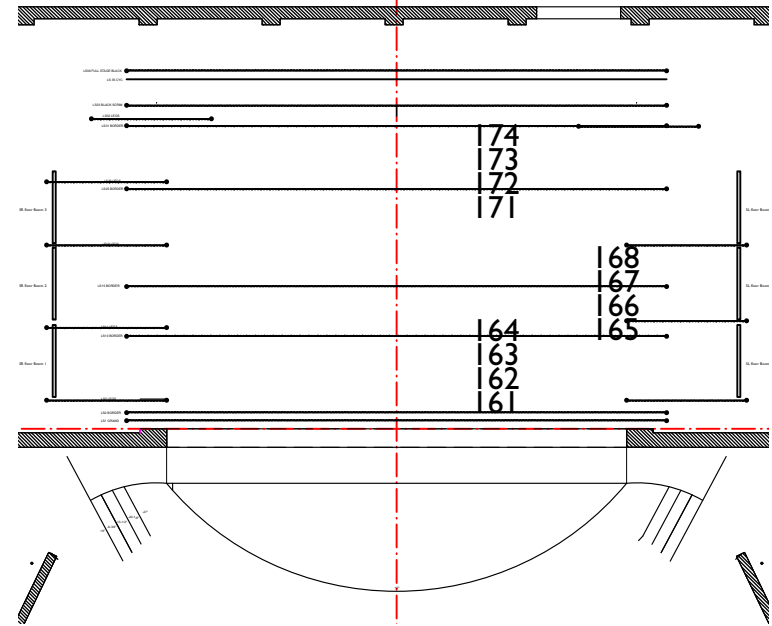

AREA BREAKDOWN

FRONT- R52/114

FRONT (side)- COLOR Source 4Wrds

FRONT- Center/Specials

SIDE SR- R67/119

Booms SR- No Color/Warm
Foot/Mid/Head

SIDE SL- R17/119

Booms SL- No Color/Cool
Foot/Mid/Head