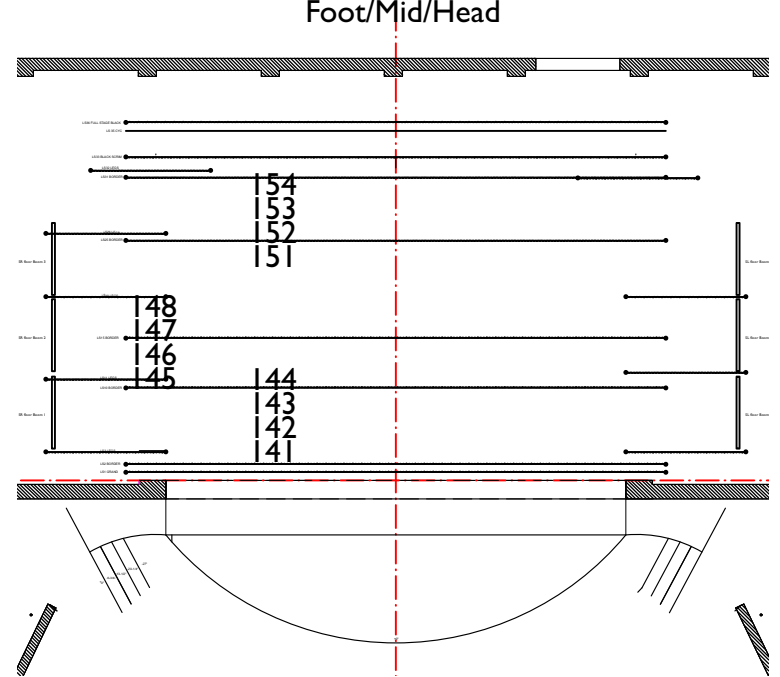

AREA BREAKDOWN

FRONT- R52/114

FRONT (side)- COLOR Source 4Wrds

FRONT- Center/Specials

SIDE SR- R67/119

Booms SR- No Color/Warm
Foot/Mid/Head

SIDE SL- R17/119

Booms SL- No Color/Cool
Foot/Mid/Head