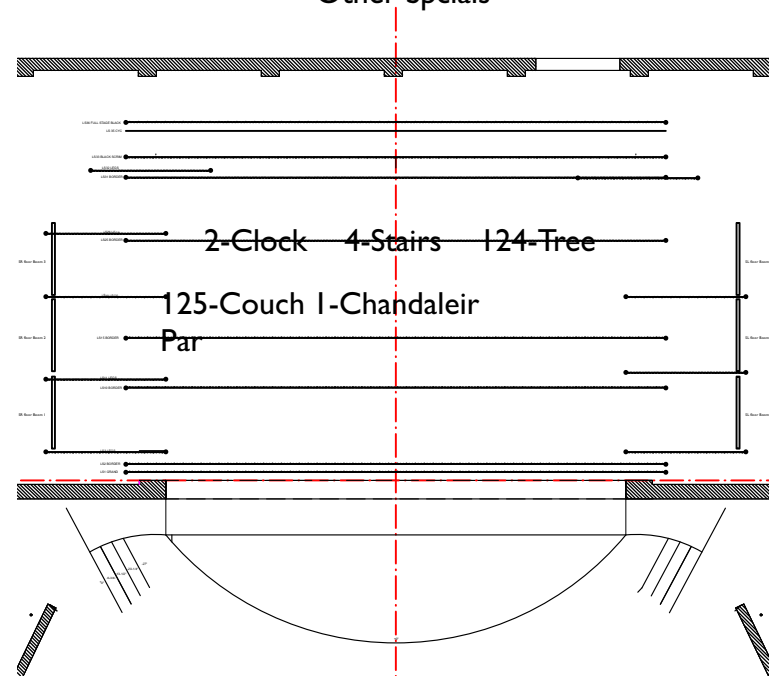

Other Specials