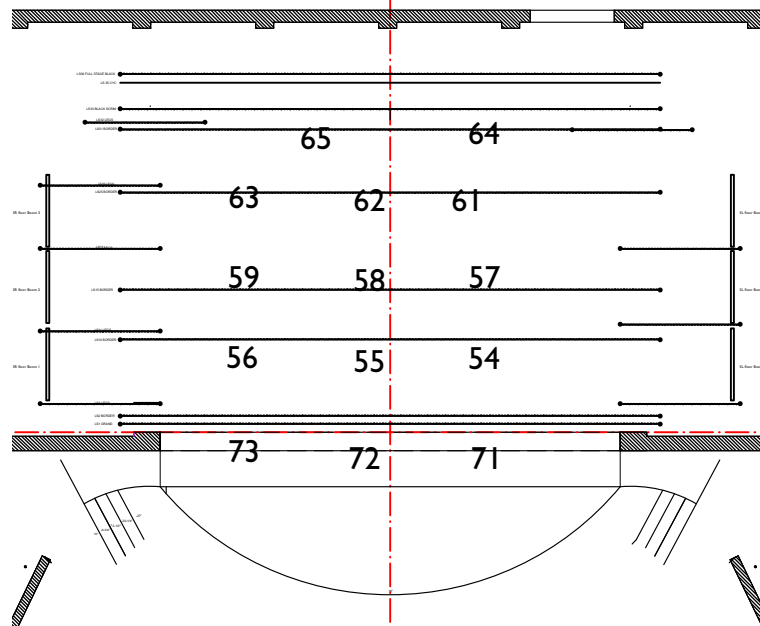

AREA BREAKDOWN

FRONT- R52/114

FRONT (side)- COLOR Source 4Wrds

FRONT- Center/Specials

SIDE SR- R67/119

Booms SR- No Color/Warm
Foot/Mid/Head

SIDE SL- R17/119

Booms SL- No Color/Cool
Foot/Mid/Head