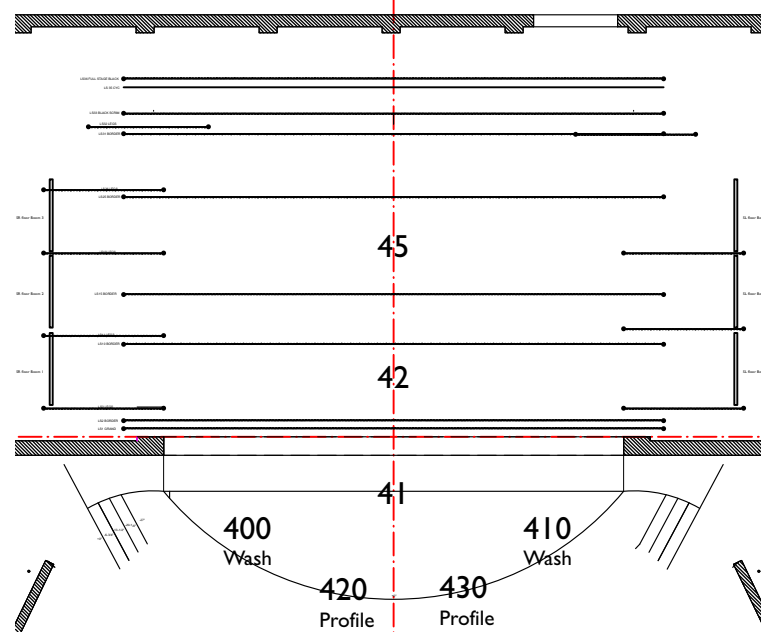

AREA BREAKDOWN

FRONT- R52/114

FRONT (side)- COLOR Source 4Wrds

FRONT- Center/Specials

SIDE SR- R67/119

Booms SR- No Color/Warm
Foot/Mid/Head

SIDE SL- R17/119

Booms SL- No Color/Cool
Foot/Mid/Head