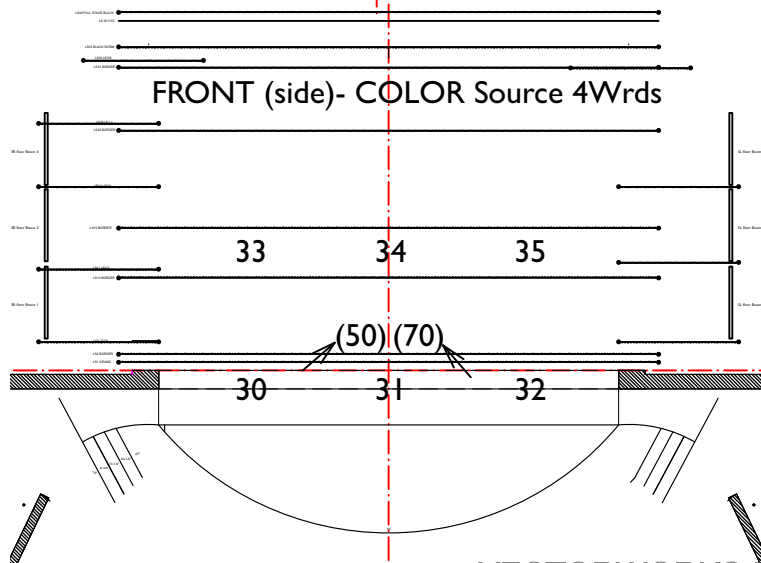

AREA BREAKDOWN

FRONT- R52/114

FRONT (side)- COLOR Source 4Wrds

FRONT- Center/Specials

SIDE SR- R67/119

Booms SR- No Color/Warm
Foot/Mid/Head

SIDE SL- R17/119

Booms SL- No Color/Cool
Foot/Mid/Head