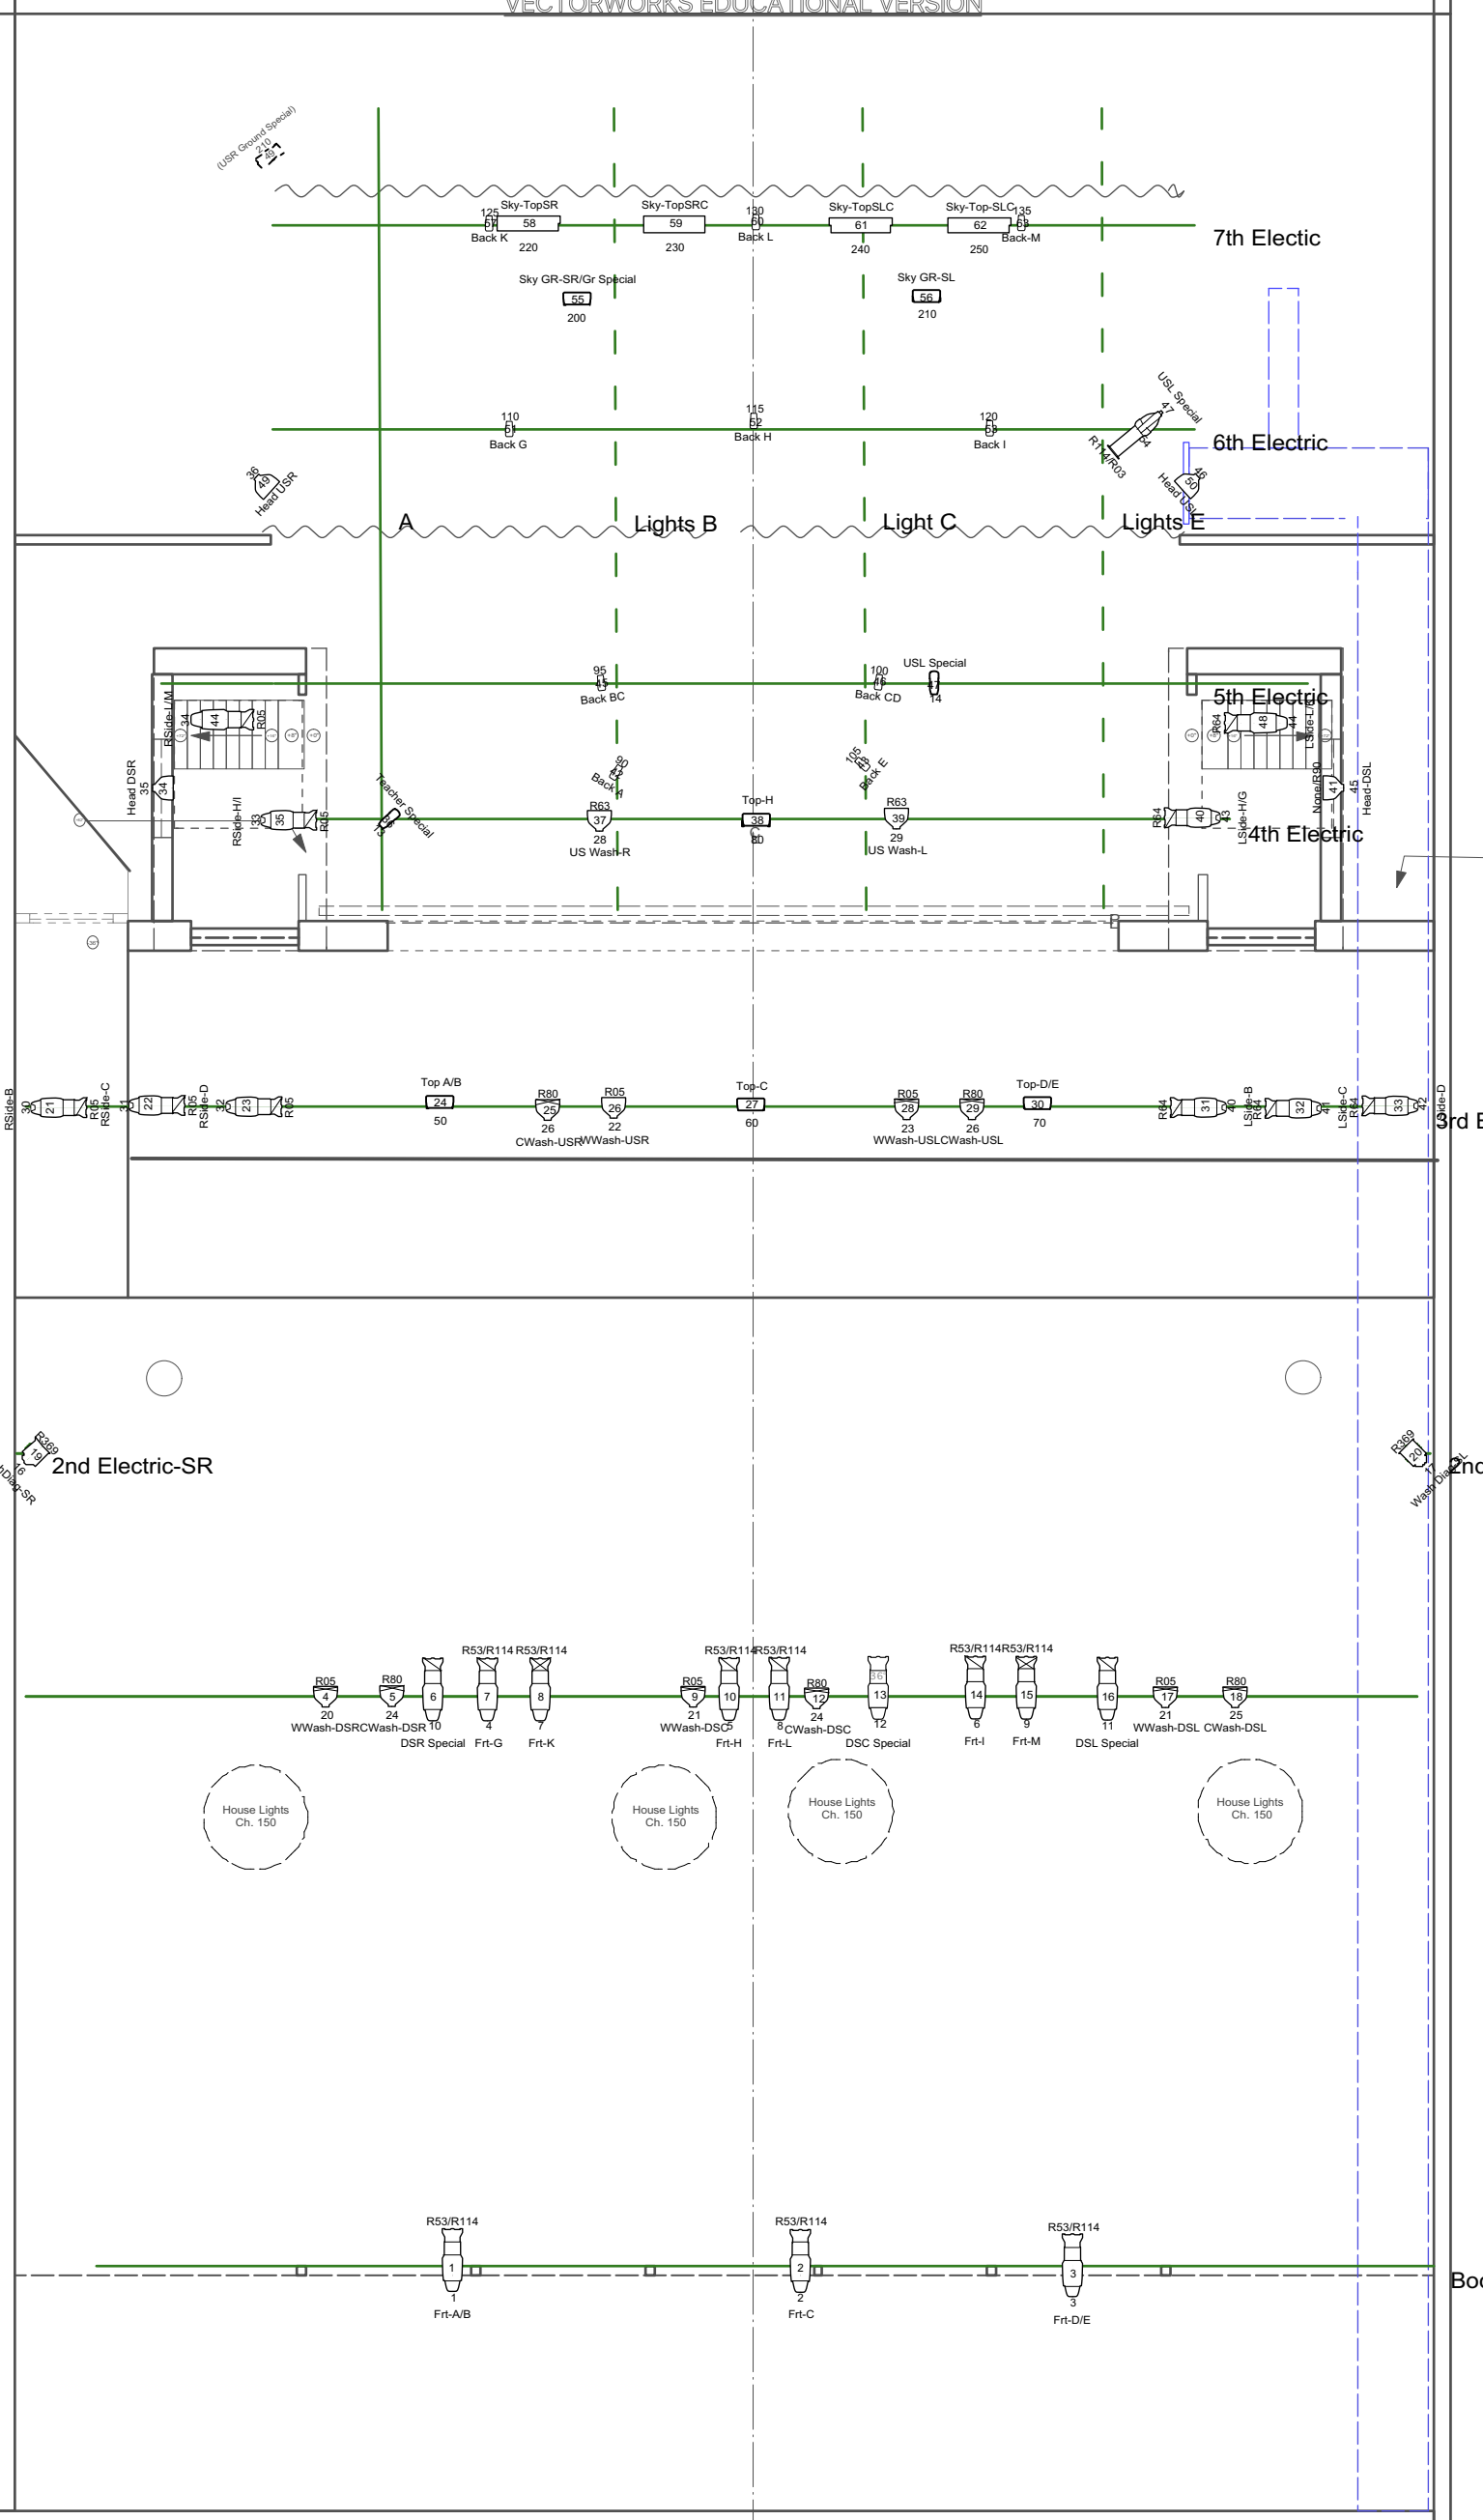

(USR Ground Special)
210
25

7th Electric

6th Electric

5th Electric

4th Electric

3rd Electric

2nd Electric-SR

2nd Electric

1st Electric

Booth Electric

A

Lights B

Light C

Lights E

Teacher Special

Wash-DSR