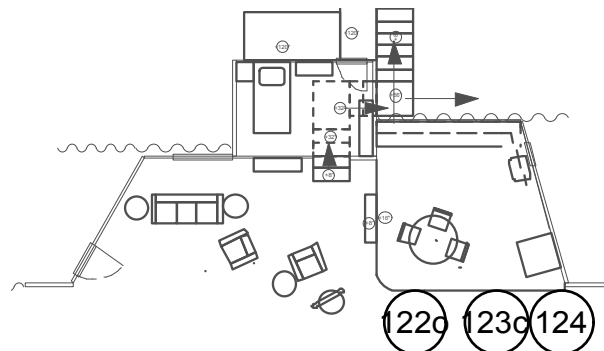

FRONT WARM-R3409

FRONT COOL-R53

BACK WARM-R99

BACK COOL-R68

SR SIDE WARM-R02

SR SIDE COOL-R362

SL SIDE WARM-R02

BACK COOL-R68

PRACTICALS

PRACTICAL BUMPS-R3410

TV / STAIR / JASON

KITCHEN WINDOW

BED WINDOW/ SIDE/BACK

FRONT DOOR GOBO-

FRONT DOOR BACK-