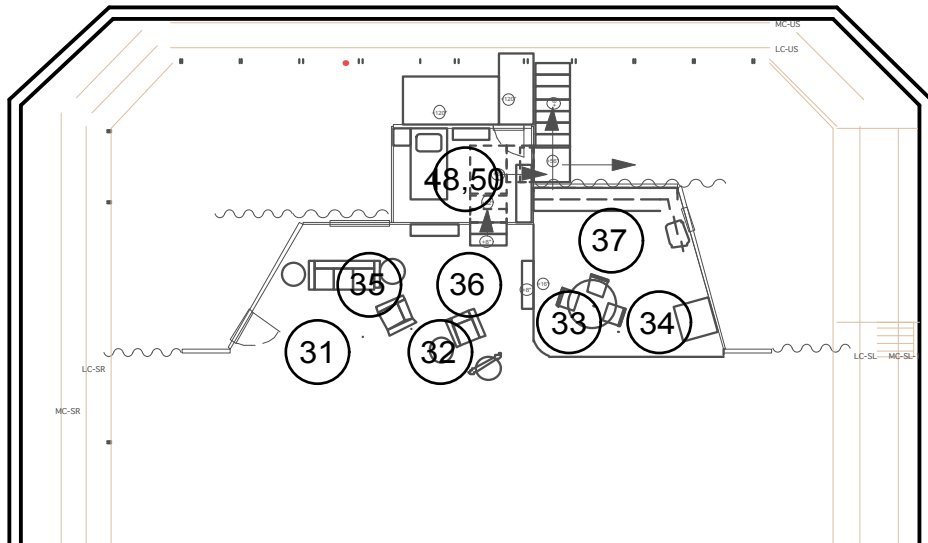

FRONT WARM-R3409

FRONT COOL-R53

BACK WARM-R99

BACK COOL-R68

SR SIDE WARM-R02

SR SIDE COOL-R362

SL SIDE WARM-R02

BACK COOL-R68

PRACTICALS

PRACTICAL BUMPS-R3410

TV / STAIR / JASON

KITCHEN WINDOW

BED WINDOW/ SIDE/BACK

FRONT DOOR GOBO-

FRONT DOOR BACK-