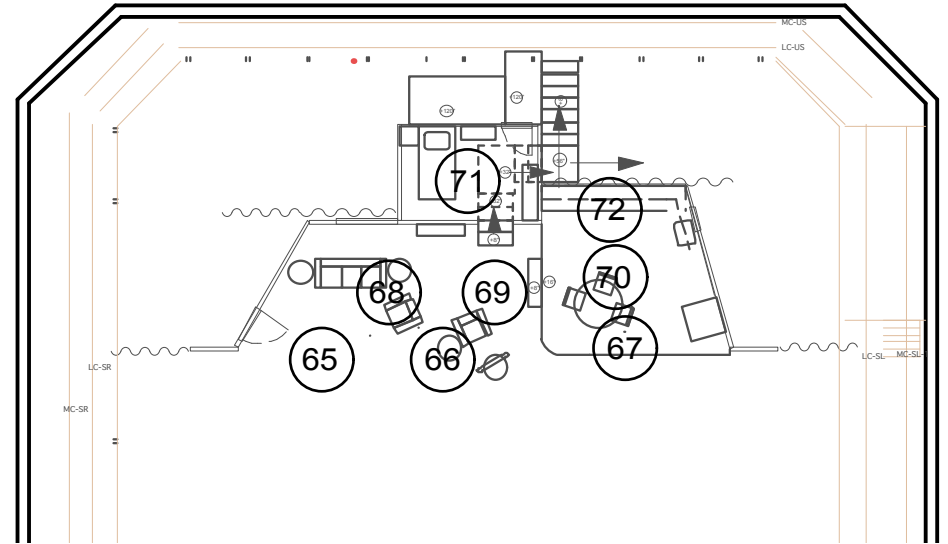

FRONT WARM-R3409

FRONT COOL-R53

BACK WARM-R99

BACK COOL-R68

SR SIDE WARM-R02

SR SIDE COOL-R362

SL SIDE WARM-R02

BACK COOL-R68

PRACTICALS

PRACTICAL BUMPS-R3410

TV / STAIR / JASON

KITCHEN WINDOW

BED WINDOW/ SIDE/BACK

FRONT DOOR GOBO-

FRONT DOOR BACK-