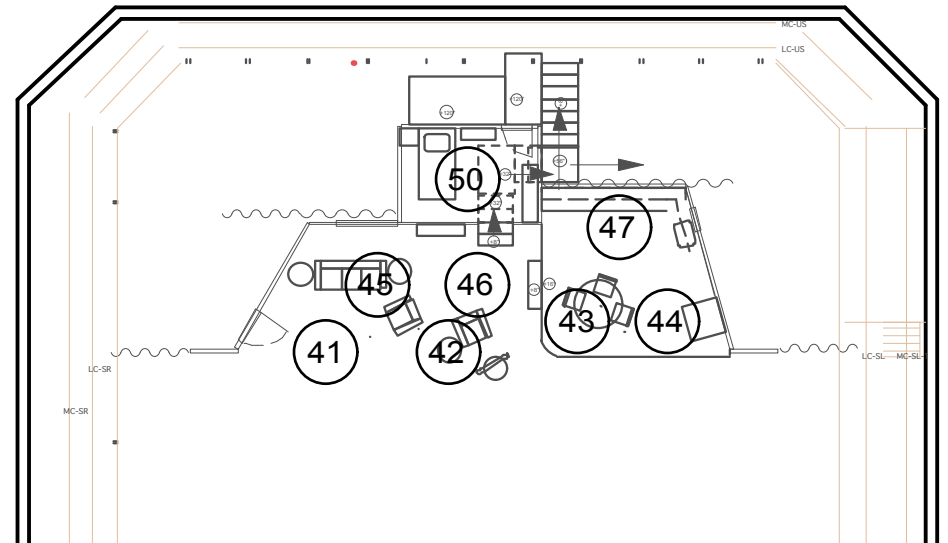

FRONT WARM-R3409

FRONT COOL-R53

BACK WARM-R99

BACK COOL-R68

SR SIDE WARM-R02

SR SIDE COOL-R362

SL SIDE WARM-R02

BACK COOL-R68

PRACTICALS

PRACTICAL BUMPS-R3410

TV / STAIR / JASON

KITCHEN WINDOW

BED WINDOW/ SIDE/BACK

FRONT DOOR GOBO-

FRONT DOOR BACK-