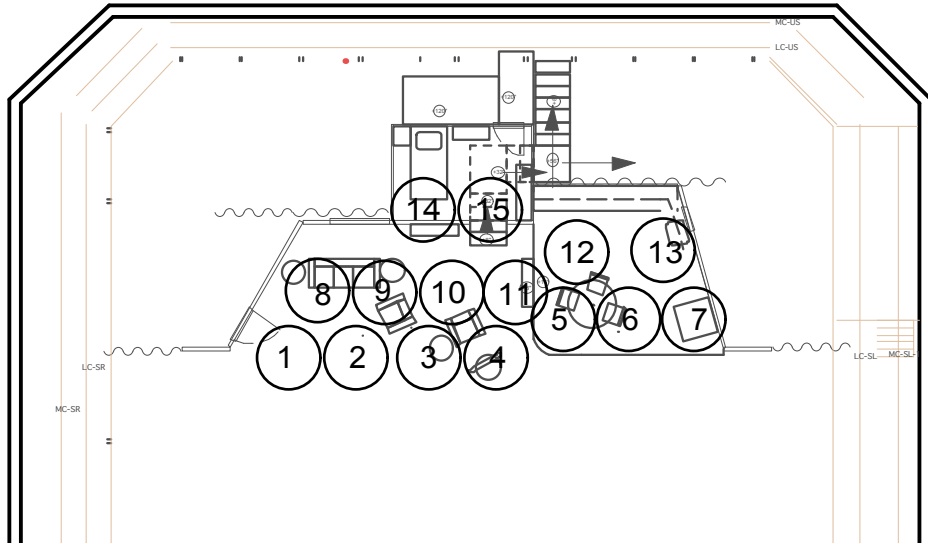

FRONT WARM-R3409

FRONT COOL-R53

BACK WARM-R99

BACK COOL-R68

SR SIDE WARM-R02

SR SIDE COOL-R362

SL SIDE WARM-R02

BACK COOL-R68

PRACTICALS

PRACTICAL BUMPS-R3410

TV / STAIR / JASON

KITCHEN WINDOW

BED WINDOW/ SIDE/BACK

FRONT DOOR GOBO-

FRONT DOOR BACK-