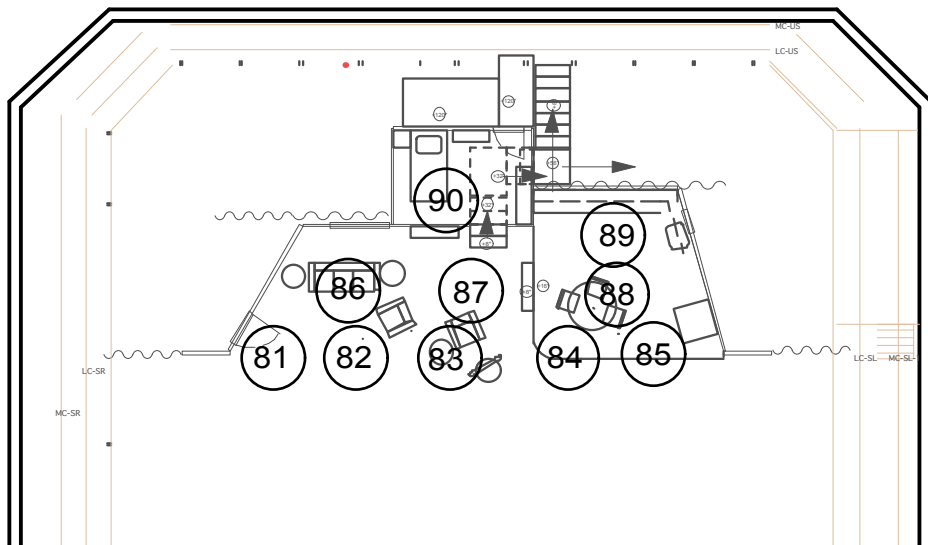

FRONT WARM-R3409

FRONT COOL-R53

BACK WARM-R99

BACK COOL-R68

SR SIDE WARM-R02

SR SIDE COOL-R362

SL SIDE WARM-R02

BACK COOL-R68

PRACTICALS

PRACTICAL BUMPS-R3410

TV / STAIR / JASON

KITCHEN WINDOW

BED WINDOW/ SIDE/BACK

FRONT DOOR GOBO-

FRONT DOOR BACK-