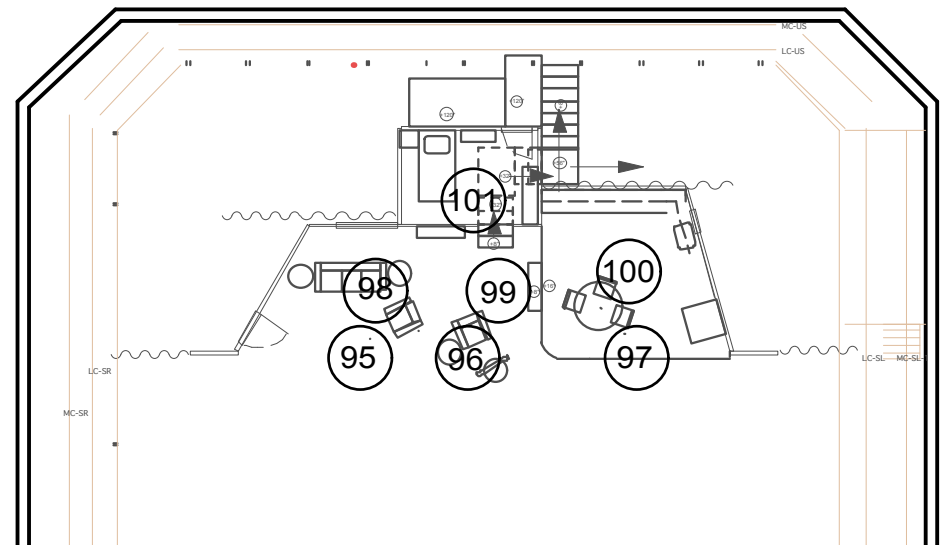

FRONT WARM-R3409

FRONT COOL-R53

BACK WARM-R99

BACK COOL-R68

SR SIDE WARM-R02

SR SIDE COOL-R362

SL SIDE WARM-R02

BACK COOL-R68

PRACTICALS

PRACTICAL BUMPS-R3410

TV / STAIR / JASON

KITCHEN WINDOW

BED WINDOW/ SIDE/BACK

FRONT DOOR GOBO-

FRONT DOOR BACK-