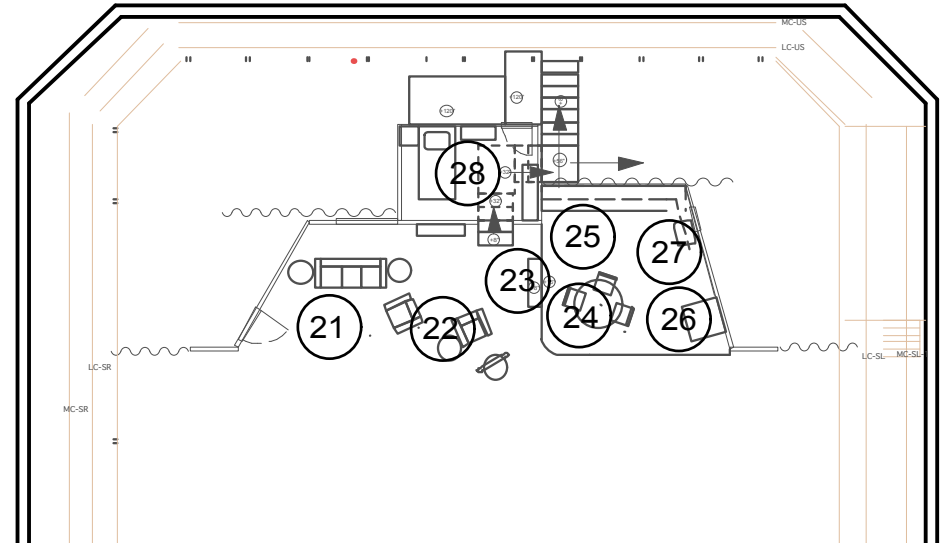

FRONT WARM-R3409

FRONT COOL-R53

BACK WARM-R99

BACK COOL-R68

SR SIDE WARM-R02

SR SIDE COOL-R362

SL SIDE WARM-R02

BACK COOL-R68

PRACTICALS

PRACTICAL BUMPS-R3410

TV / STAIR / JASON

KITCHEN WINDOW

BED WINDOW/ SIDE/BACK

FRONT DOOR GOBO-

FRONT DOOR BACK-