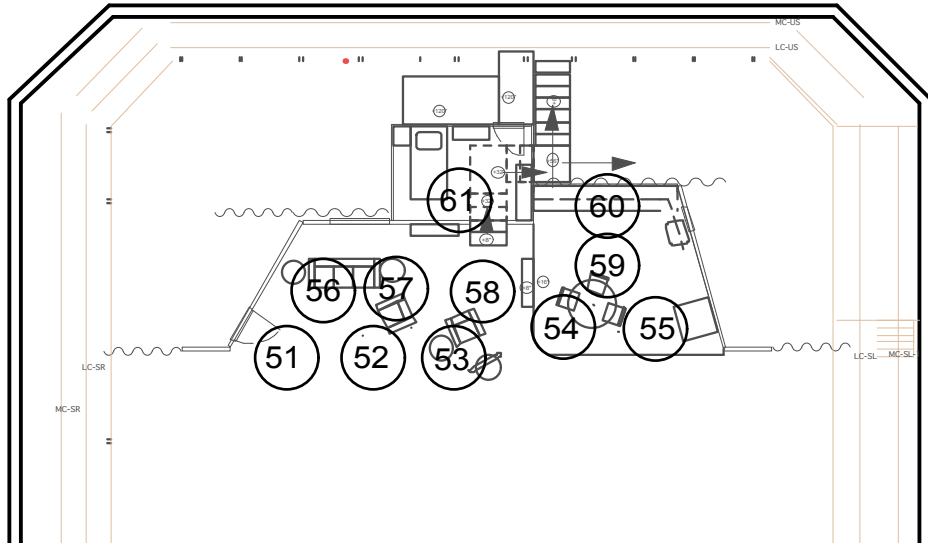

FRONT WARM-R3409

FRONT COOL-R53

BACK WARM-R99

BACK COOL-R68

SR SIDE WARM-R02

SR SIDE COOL-R362

SL SIDE WARM-R02

BACK COOL-R68

PRACTICALS

PRACTICAL BUMPS-R3410

TV / STAIR / JASON

KITCHEN WINDOW

BED WINDOW/ SIDE/BACK

FRONT DOOR GOBO-

FRONT DOOR BACK-