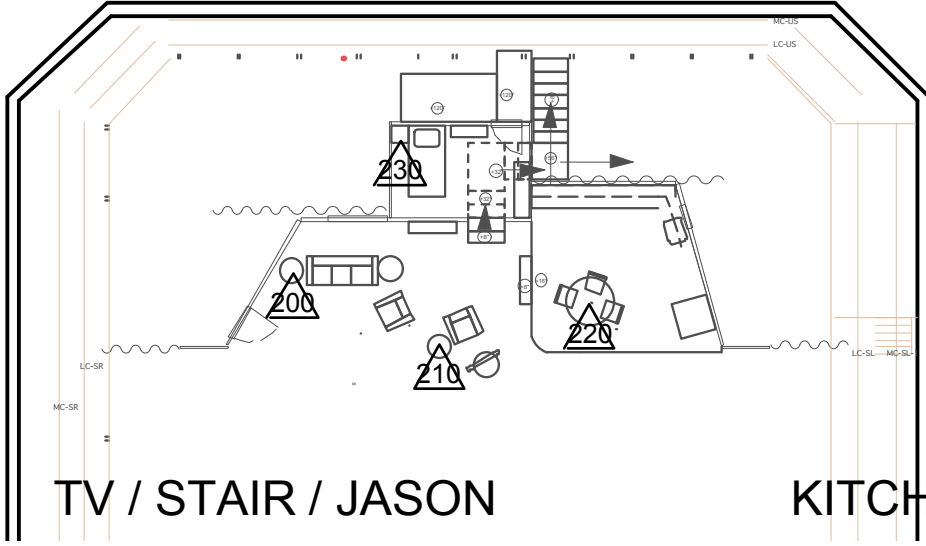

FRONT WARM-R3409

FRONT COOL-R53

BACK WARM-R99

BACK COOL-R68

SR SIDE WARM-R02

SR SIDE COOL-R362

SL SIDE WARM-R02

BACK COOL-R68

PRACTICALS

PRACTICAL BUMPS-R3410

TV / STAIR / JASON

KITCHEN WINDOW

BED WINDOW/ SIDE/BACK

FRONT DOOR GOBO-

FRONT DOOR BACK-