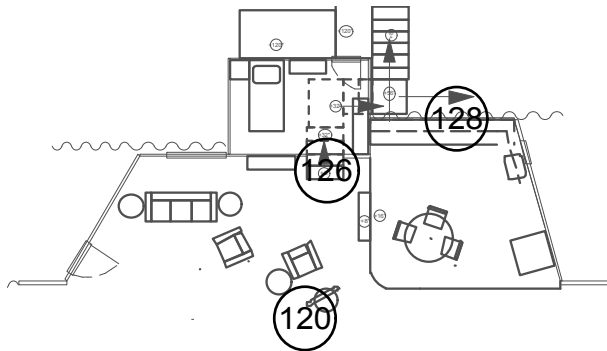

FRONT WARM-R3409

FRONT COOL-R53

BACK WARM-R99

BACK COOL-R68

SR SIDE WARM-R02

SR SIDE COOL-R362

SL SIDE WARM-R02

BACK COOL-R68

PRACTICALS

PRACTICAL BUMPS-R3410

TV / STAIR / JASON

KITCHEN WINDOW

BED WINDOW/ SIDE/BACK

FRONT DOOR GOBO-

FRONT DOOR BACK-