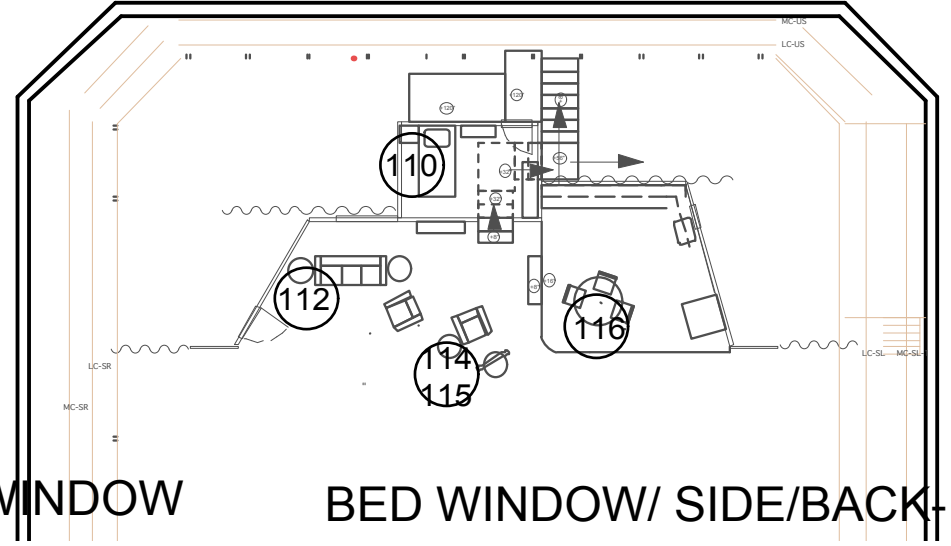

FRONT WARM-R3409

FRONT COOL-R53

BACK WARM-R99

BACK COOL-R68

SR SIDE WARM-R02

SR SIDE COOL-R362

SL SIDE WARM-R02

BACK COOL-R68

PRACTICALS

PRACTICAL BUMPS-R3410

TV / STAIR / JASON

KITCHEN WINDOW

BED WINDOW/ SIDE/BACK

FRONT DOOR GOBO-

FRONT DOOR BACK-