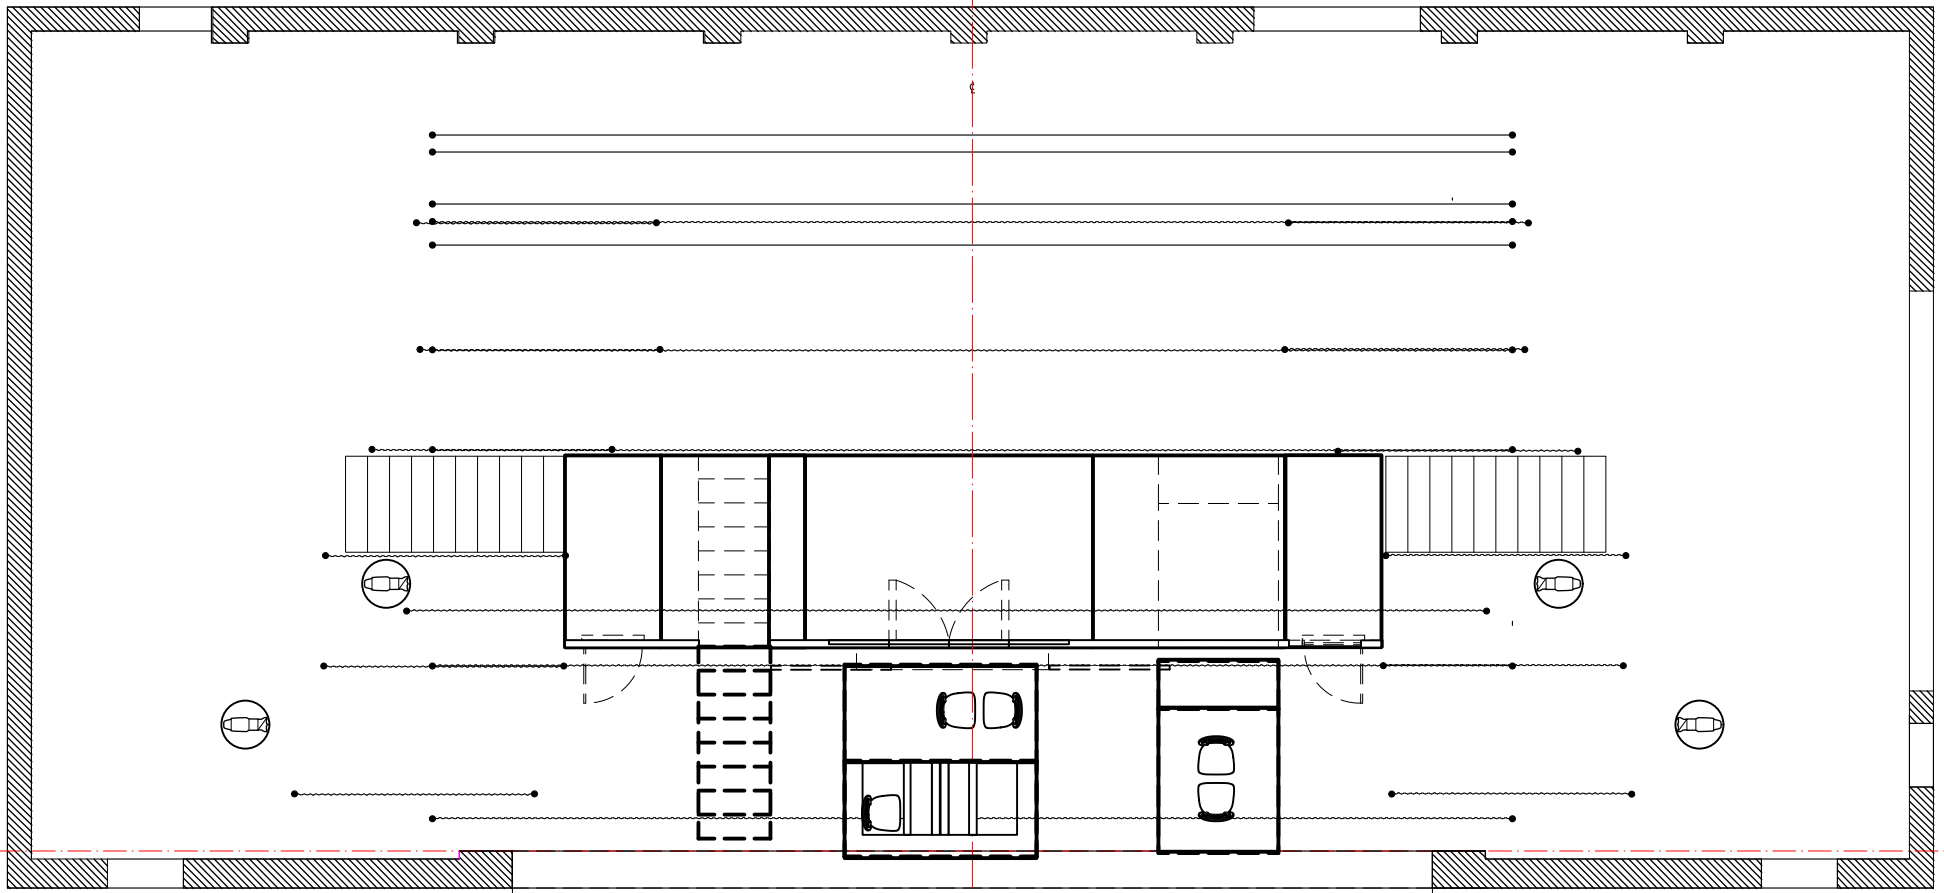

SC

Front ELV and GP
Scale: 1/8" = 1'-0"

SC

Park/Lake
Scale: 1/8" = 1'-0"

Q

R

QL

Hostess Room
Scale: 1/8" = 1'-0"

RL

R

SC **Fandango Ballroom**
Scale: 1/8" = 1'-0"

Q

SC

Limbo/Street/Coney/Times

Scale: 1/8" = 1'-0"

R

6'-3 1/4" 13'-10" 20'-1 1/4" 20"

Q

SC

Pompeii Club
Scale: 1/8" = 1'-0"

SC Vidal's Apt
Scale: 1/8" = 1'-0"

SC Elevator
Scale: 1/8" = 1'-0"

Q

SC

Rhythm of Life Church

Scale: 1/8" = 1'-0"

SC Charity's Apt
Scale: 1/8" = 1'-0"

Q

R

SC Hacienda
Scale: 1/8" = 1'-0"

Q

R