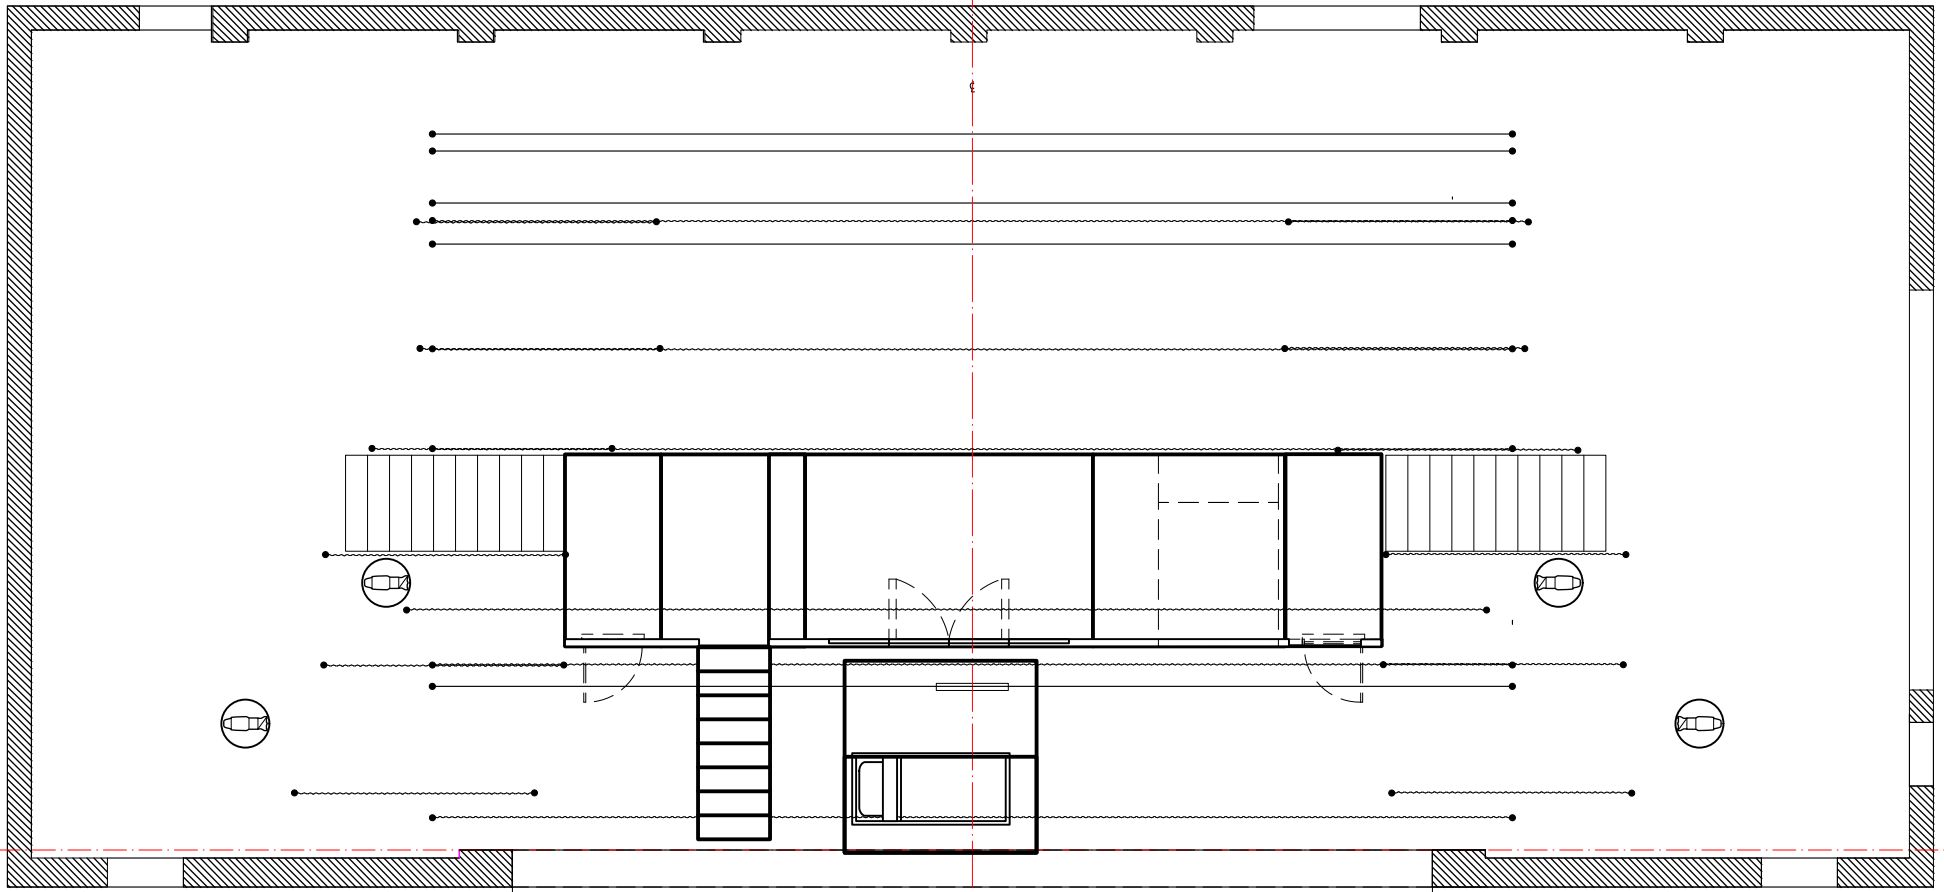

SC

Front ELV and GP
Scale: 1/8" = 1'-0"

SC

Park/Lake
Scale: 1/8" = 1'-0"

Q

R

QL

Hostess Room
Scale: 1/8" = 1'-0"

RL

R

SC **Fandango Ballroom**
Scale: 1/8" = 1'-0"

Q

SC

Limbo/Street/Coney/Times

Scale: 1/8" = 1'-0"

R

6'-3 1/4" 13'-10" 20'-1 1/4" 20"

Q

SC

Pompeii Club
Scale: 1/8" = 1'-0"

SC Vidal's Apt
Scale: 1/8" = 1'-0"

SC Elevator
Scale: 1/8" = 1'-0"

Q

SC

Rhythm of Life Church

Scale: 1/8" = 1'-0"

SC Charity's Apt
Scale: 1/8" = 1'-0"

Q

R

SC Hacienda
Scale: 1/8" = 1'-0"

Q

R