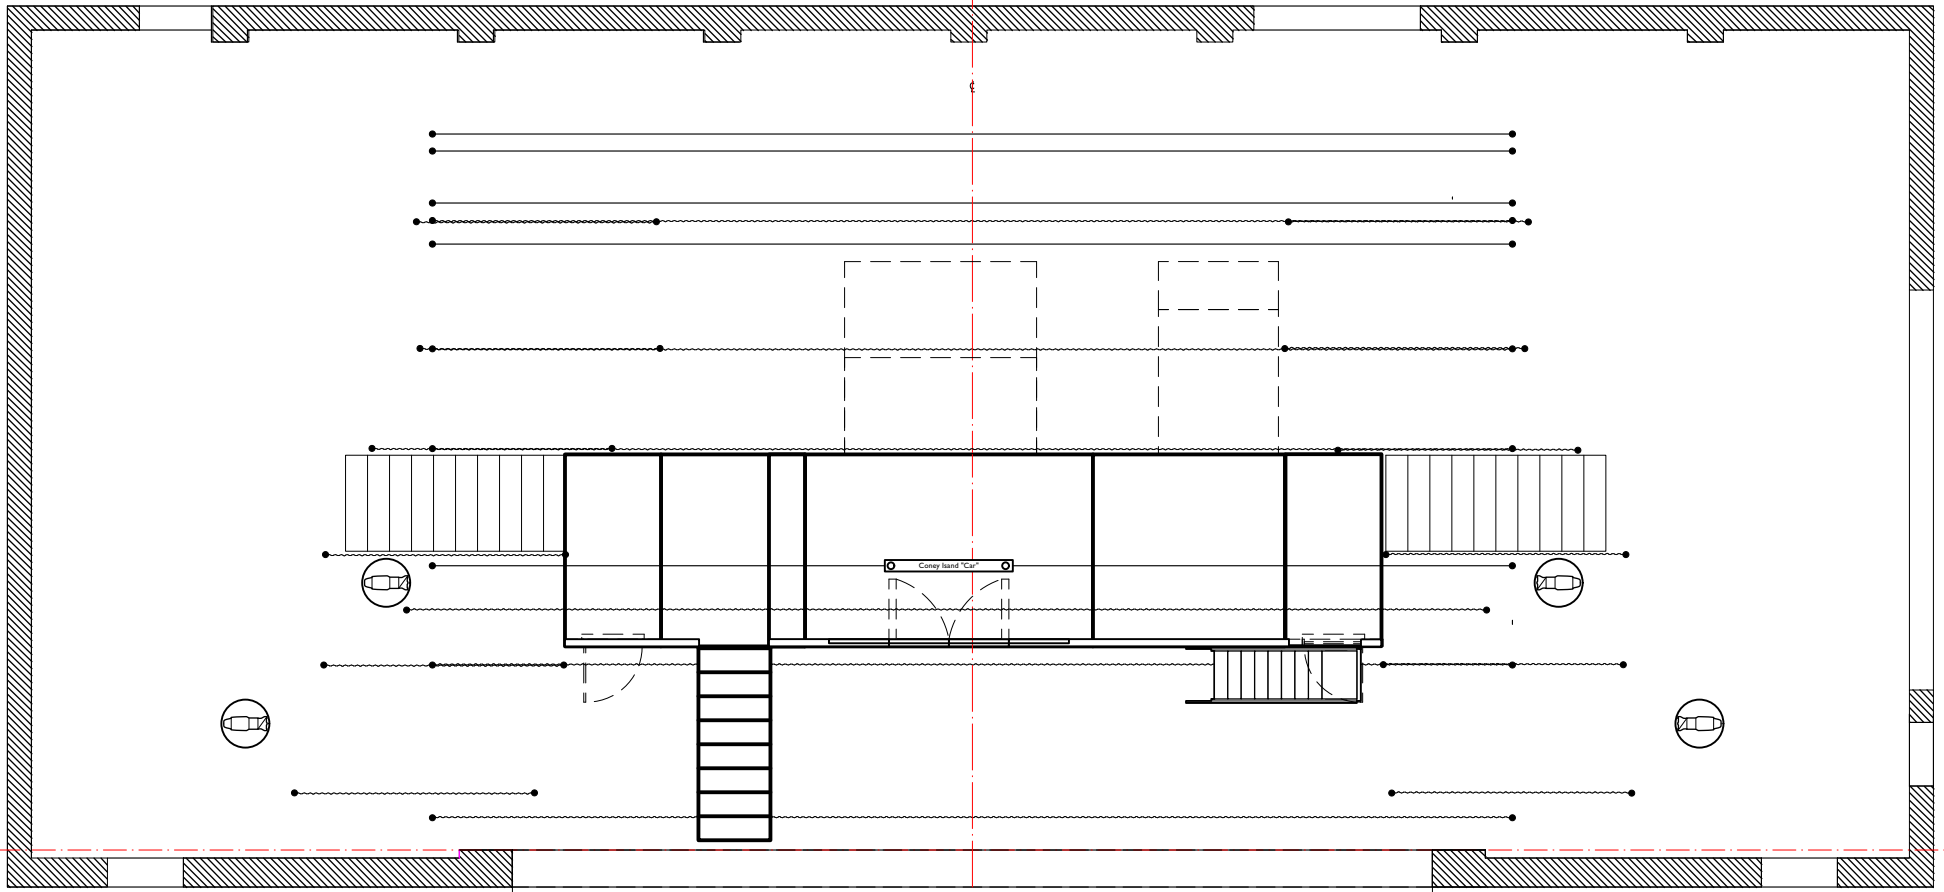

SC

Front ELV and GP
Scale: 1/8" = 1'-0"

SC

Park/Lake
Scale: 1/8" = 1'-0"

Q

R

QL

Hostess Room
Scale: 1/8" = 1'-0"

RL

R

SC **Fandango Ballroom**
Scale: 1/8" = 1'-0"

Q

SC

Limbo/Street/Coney/Times

Scale: 1/8" = 1'-0"

R

6'-3 1/4" 13'-10" 20'-1 1/4" 20"

Q

SC

Pompeii Club
Scale: 1/8" = 1'-0"

SC Vidal's Apt
Scale: 1/8" = 1'-0"

SC Elevator
Scale: 1/8" = 1'-0"

Q

SC

Rhythm of Life Church

Scale: 1/8" = 1'-0"

SC Charity's Apt
Scale: 1/8" = 1'-0"

Q

R

SC Hacienda
Scale: 1/8" = 1'-0"

Q

R