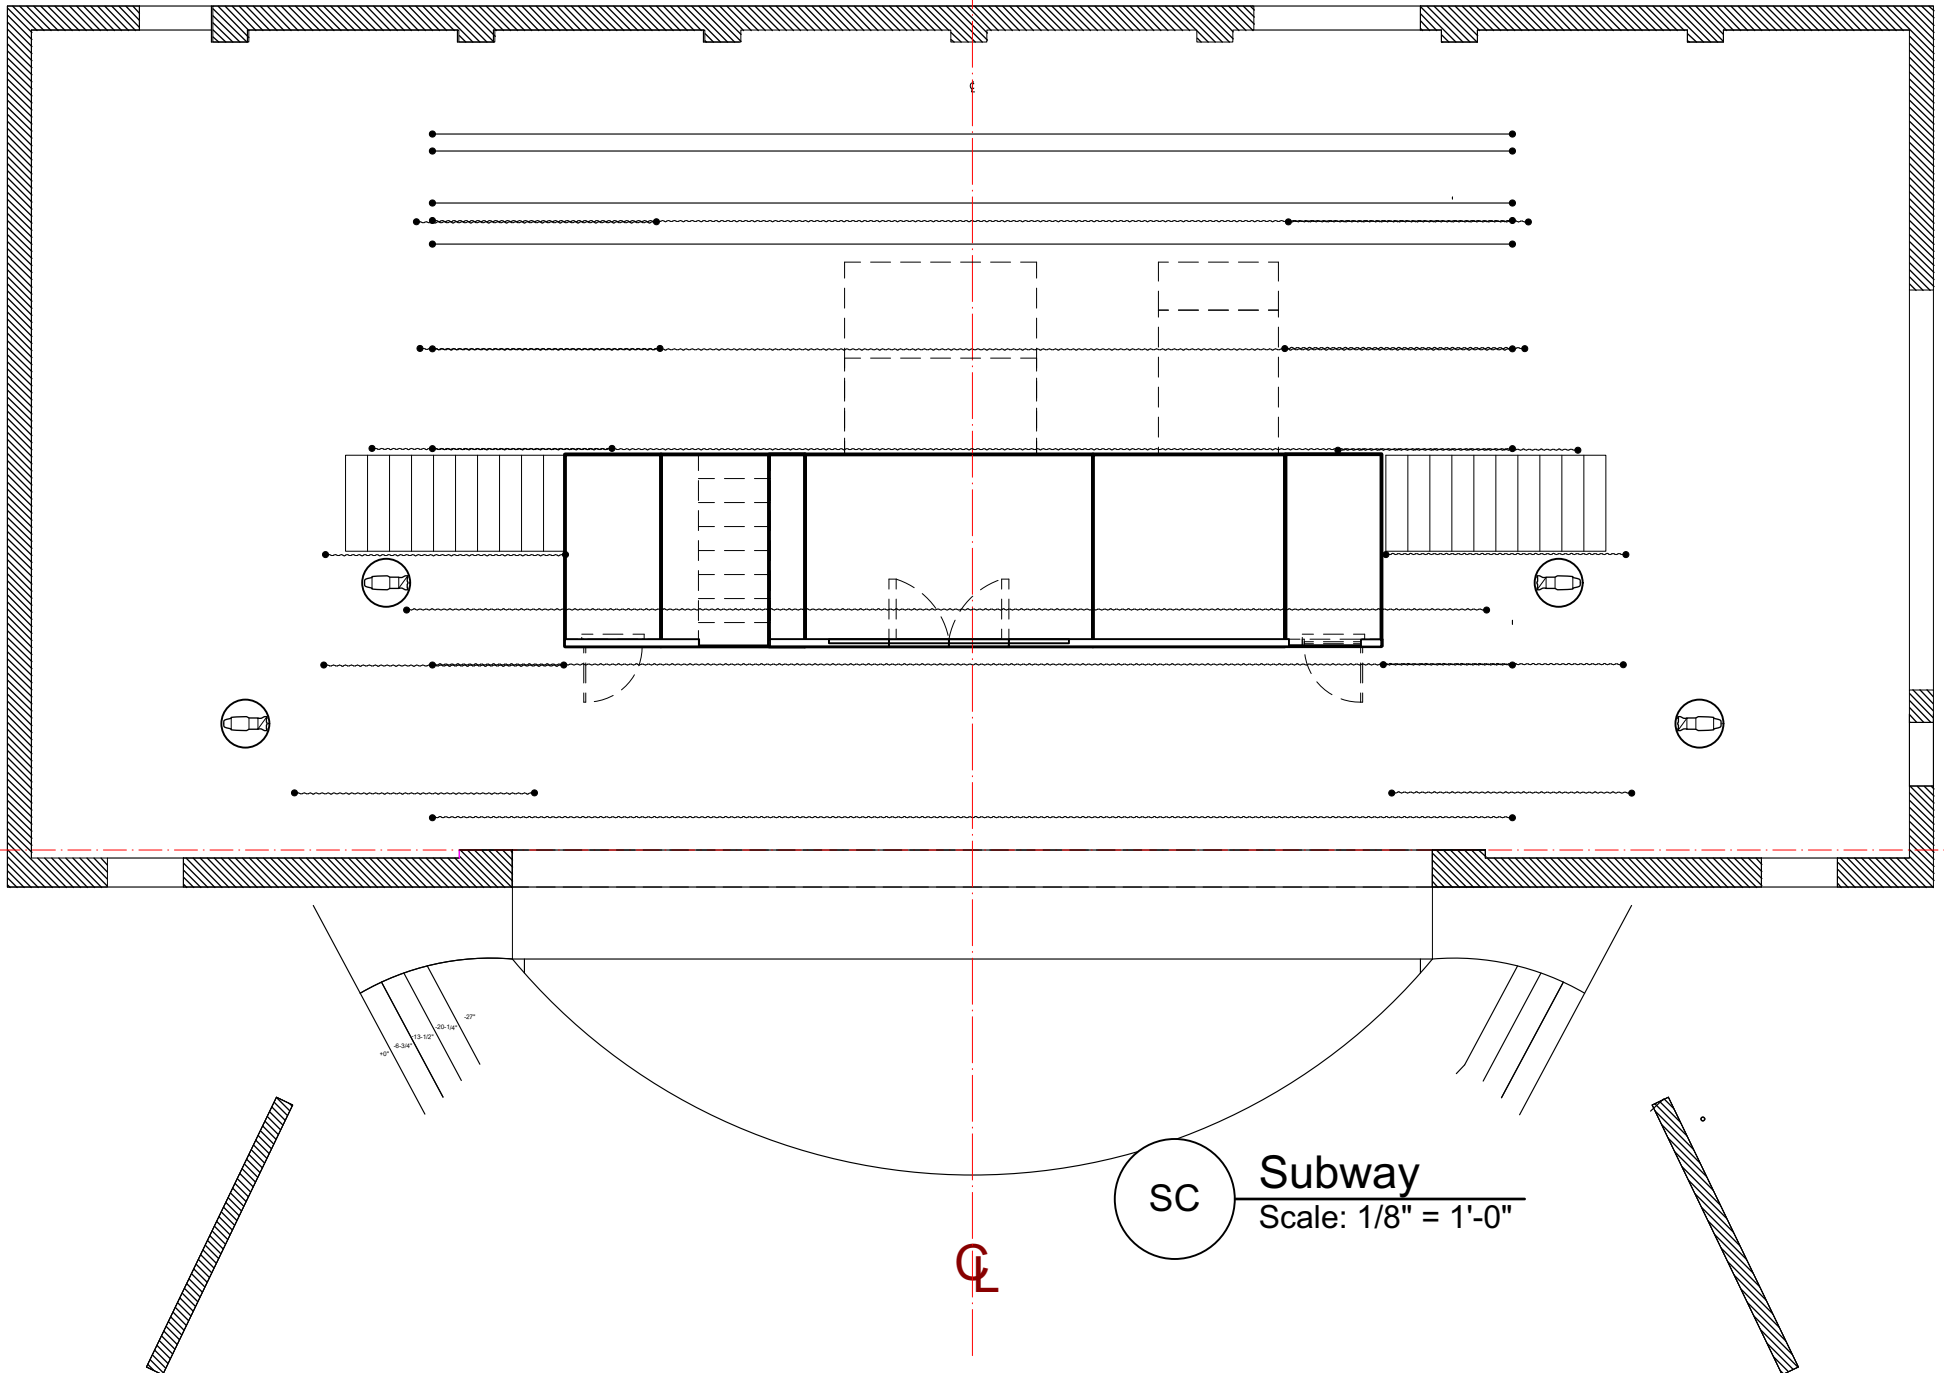

SC

Front ELV and GP
Scale: 1/8" = 1'-0"

SC

Park/Lake
Scale: 1/8" = 1'-0"

Q

R

QL

Hostess Room
Scale: 1/8" = 1'-0"

RL

R

SC **Fandango Ballroom**
Scale: 1/8" = 1'-0"

Q

SC

Limbo/Street/Coney/Times

Scale: 1/8" = 1'-0"

R

6'-3 1/4" 13'-10" 20'-1 1/4" 20"

Q

SC

Pompeii Club
Scale: 1/8" = 1'-0"

SC Vidal's Apt
Scale: 1/8" = 1'-0"

SC Elevator
Scale: 1/8" = 1'-0"

Q

SC

Rhythm of Life Church

Scale: 1/8" = 1'-0"

SC Charity's Apt
Scale: 1/8" = 1'-0"

Q

R

SC Hacienda
Scale: 1/8" = 1'-0"

Q

R