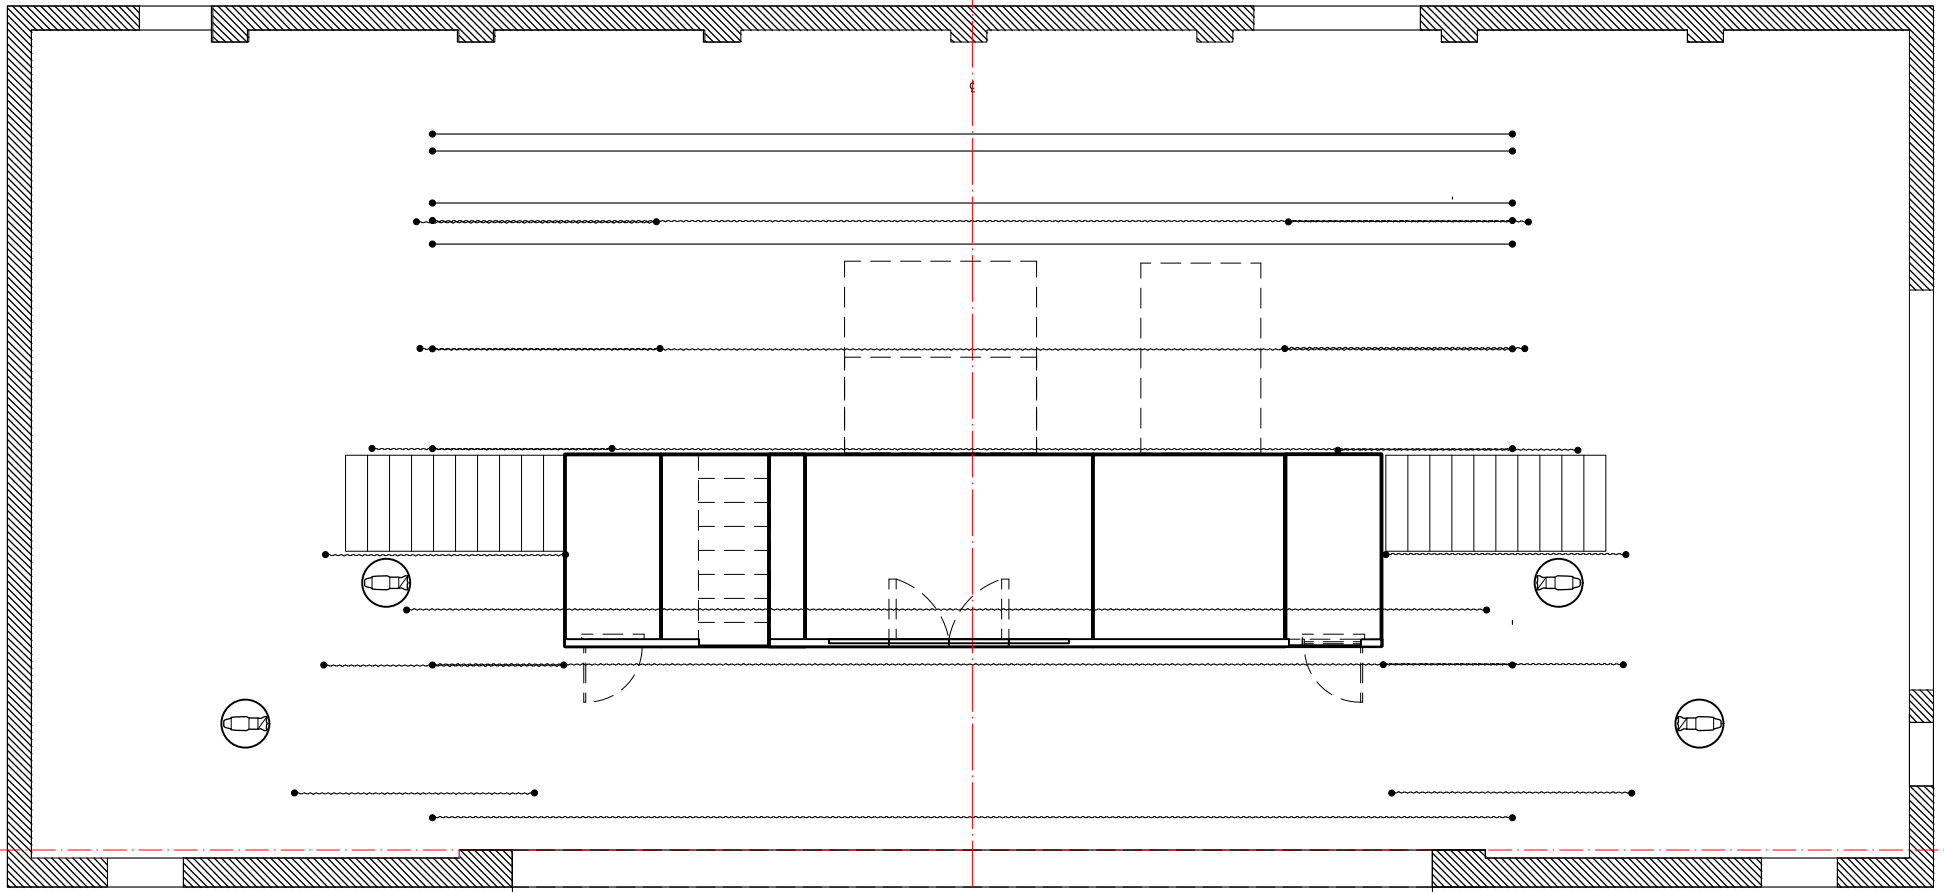

SC

Front ELV and GP
Scale: 1/8" = 1'-0"

SC

Park/Lake
Scale: 1/8" = 1'-0"

Q

R

QL

Hostess Room
Scale: 1/8" = 1'-0"

RL

R

SC **Fandango Ballroom**
Scale: 1/8" = 1'-0"

Q

SC

Limbo/Street/Coney/Times

Scale: 1/8" = 1'-0"

R

6'-3 1/4" 13'-10" 20'-1 1/4" 20"

Q

SC

Pompeii Club
Scale: 1/8" = 1'-0"

SC Vidal's Apt
Scale: 1/8" = 1'-0"

SC Elevator
Scale: 1/8" = 1'-0"

Q

SC

Rhythm of Life Church

Scale: 1/8" = 1'-0"

SC Charity's Apt
Scale: 1/8" = 1'-0"

Q

R

SC Hacienda
Scale: 1/8" = 1'-0"

Q

R