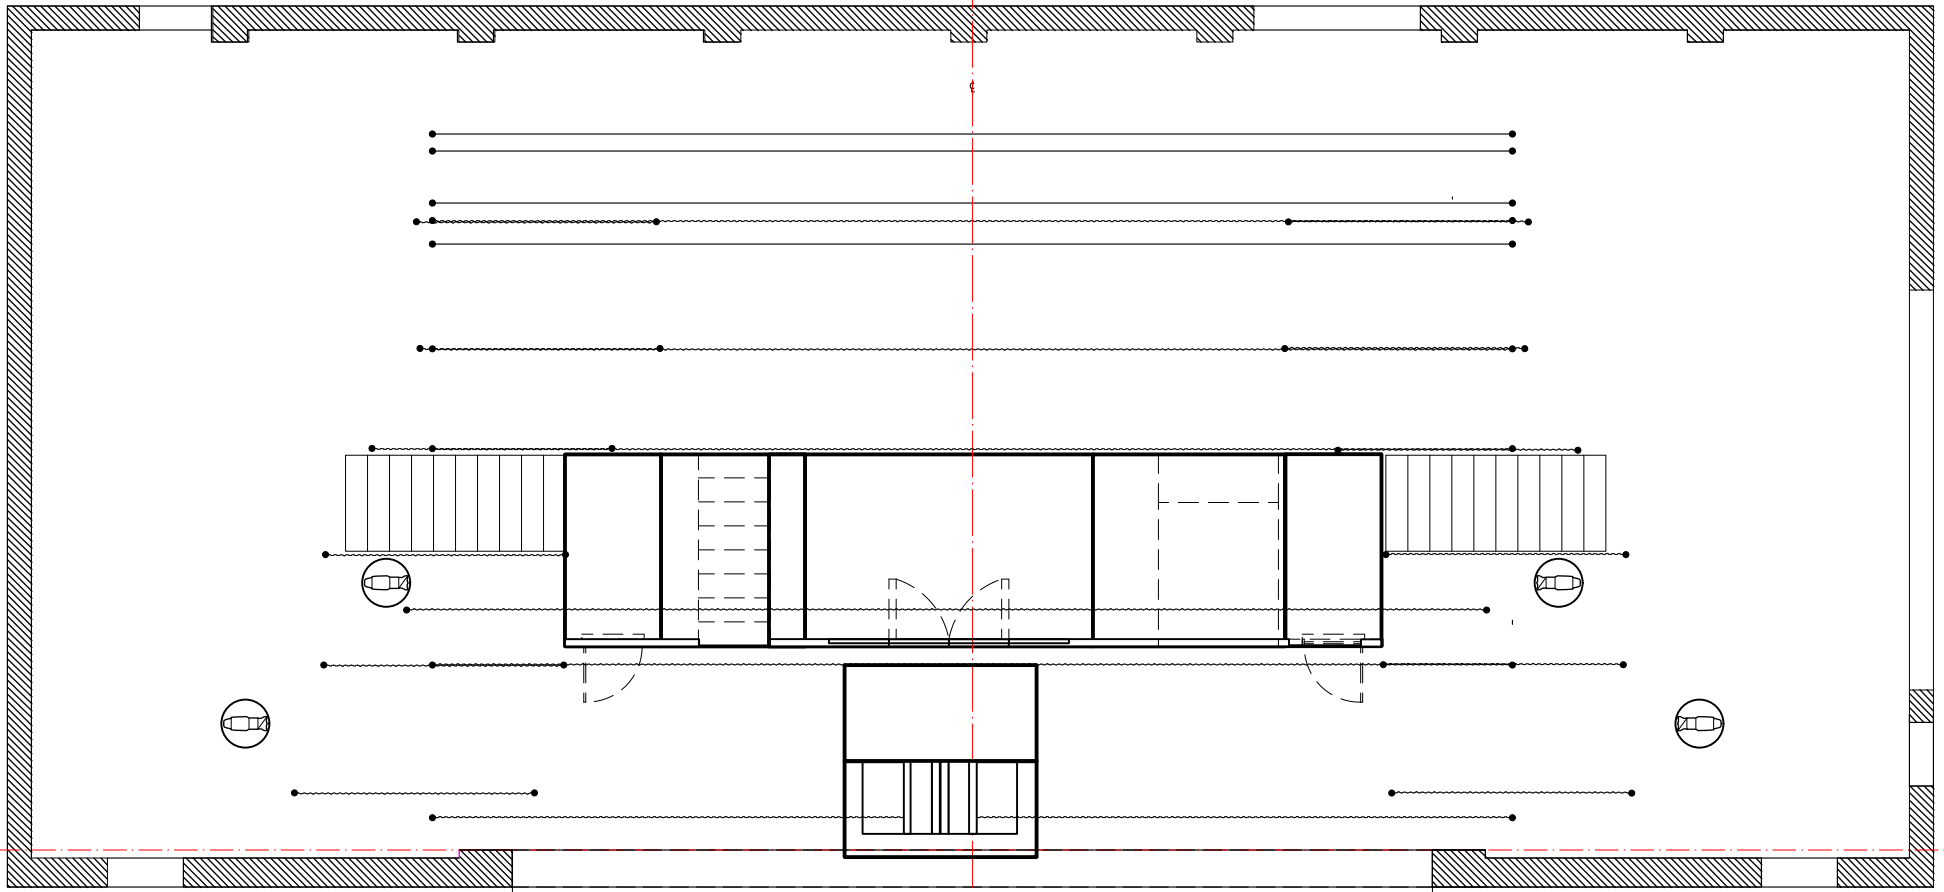

SC

Front ELV and GP
Scale: 1/8" = 1'-0"

SC

Park/Lake
Scale: 1/8" = 1'-0"

Q

R

QL

Hostess Room
Scale: 1/8" = 1'-0"

RL

R

SC **Fandango Ballroom**
Scale: 1/8" = 1'-0"

Q

SC

Limbo/Street/Coney/Times

Scale: 1/8" = 1'-0"

R

6'-3 1/4" 13'-10" 20'-1 1/4" 20"

Q

SC

Pompeii Club
Scale: 1/8" = 1'-0"

SC Vidal's Apt
Scale: 1/8" = 1'-0"

SC Elevator
Scale: 1/8" = 1'-0"

Q

SC

Rhythm of Life Church

Scale: 1/8" = 1'-0"

SC Charity's Apt
Scale: 1/8" = 1'-0"

Q

R

SC Hacienda
Scale: 1/8" = 1'-0"

Q

R