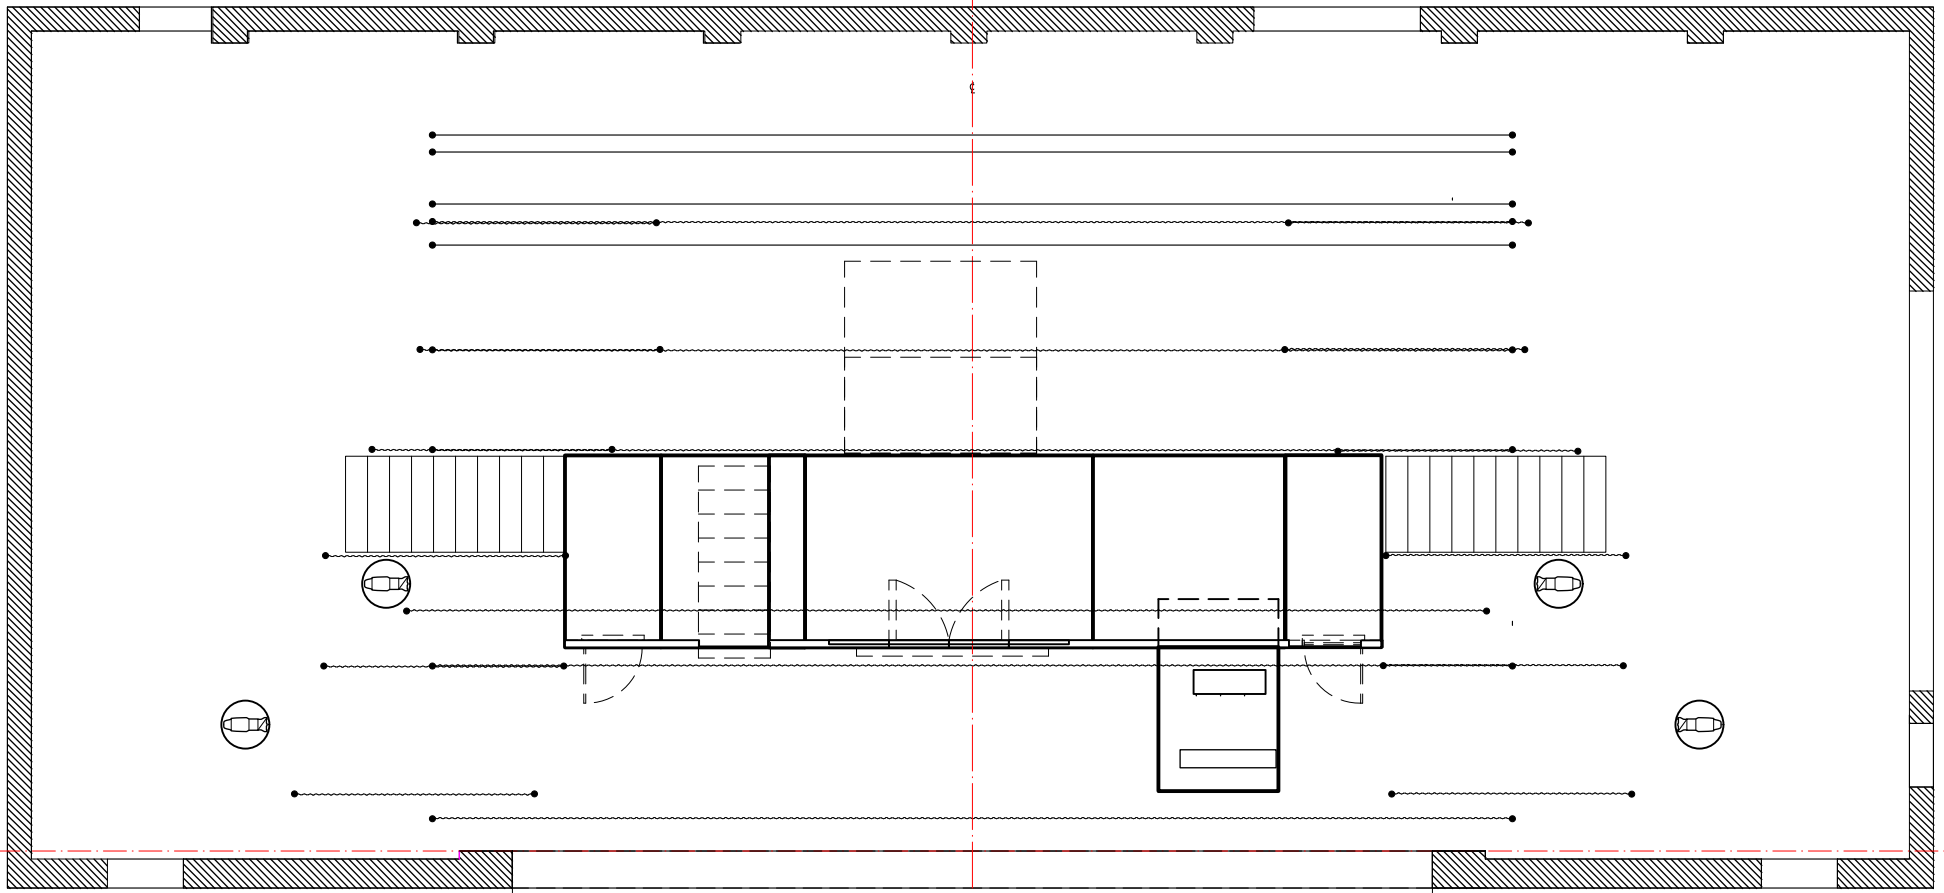

SC

Front ELV and GP
Scale: 1/8" = 1'-0"

SC

Park/Lake
Scale: 1/8" = 1'-0"

Q

R

QL

Hostess Room
Scale: 1/8" = 1'-0"

RL

R

SC **Fandango Ballroom**
Scale: 1/8" = 1'-0"

Q

SC

Limbo/Street/Coney/Times

Scale: 1/8" = 1'-0"

R

6'-3 1/4" 13'-10" 20'-1 1/4" 20"

Q

SC

Pompeii Club
Scale: 1/8" = 1'-0"

SC Vidal's Apt
Scale: 1/8" = 1'-0"

SC Elevator
Scale: 1/8" = 1'-0"

Q

SC

Rhythm of Life Church

Scale: 1/8" = 1'-0"

SC Charity's Apt
Scale: 1/8" = 1'-0"

Q

R

SC Hacienda
Scale: 1/8" = 1'-0"

Q

R