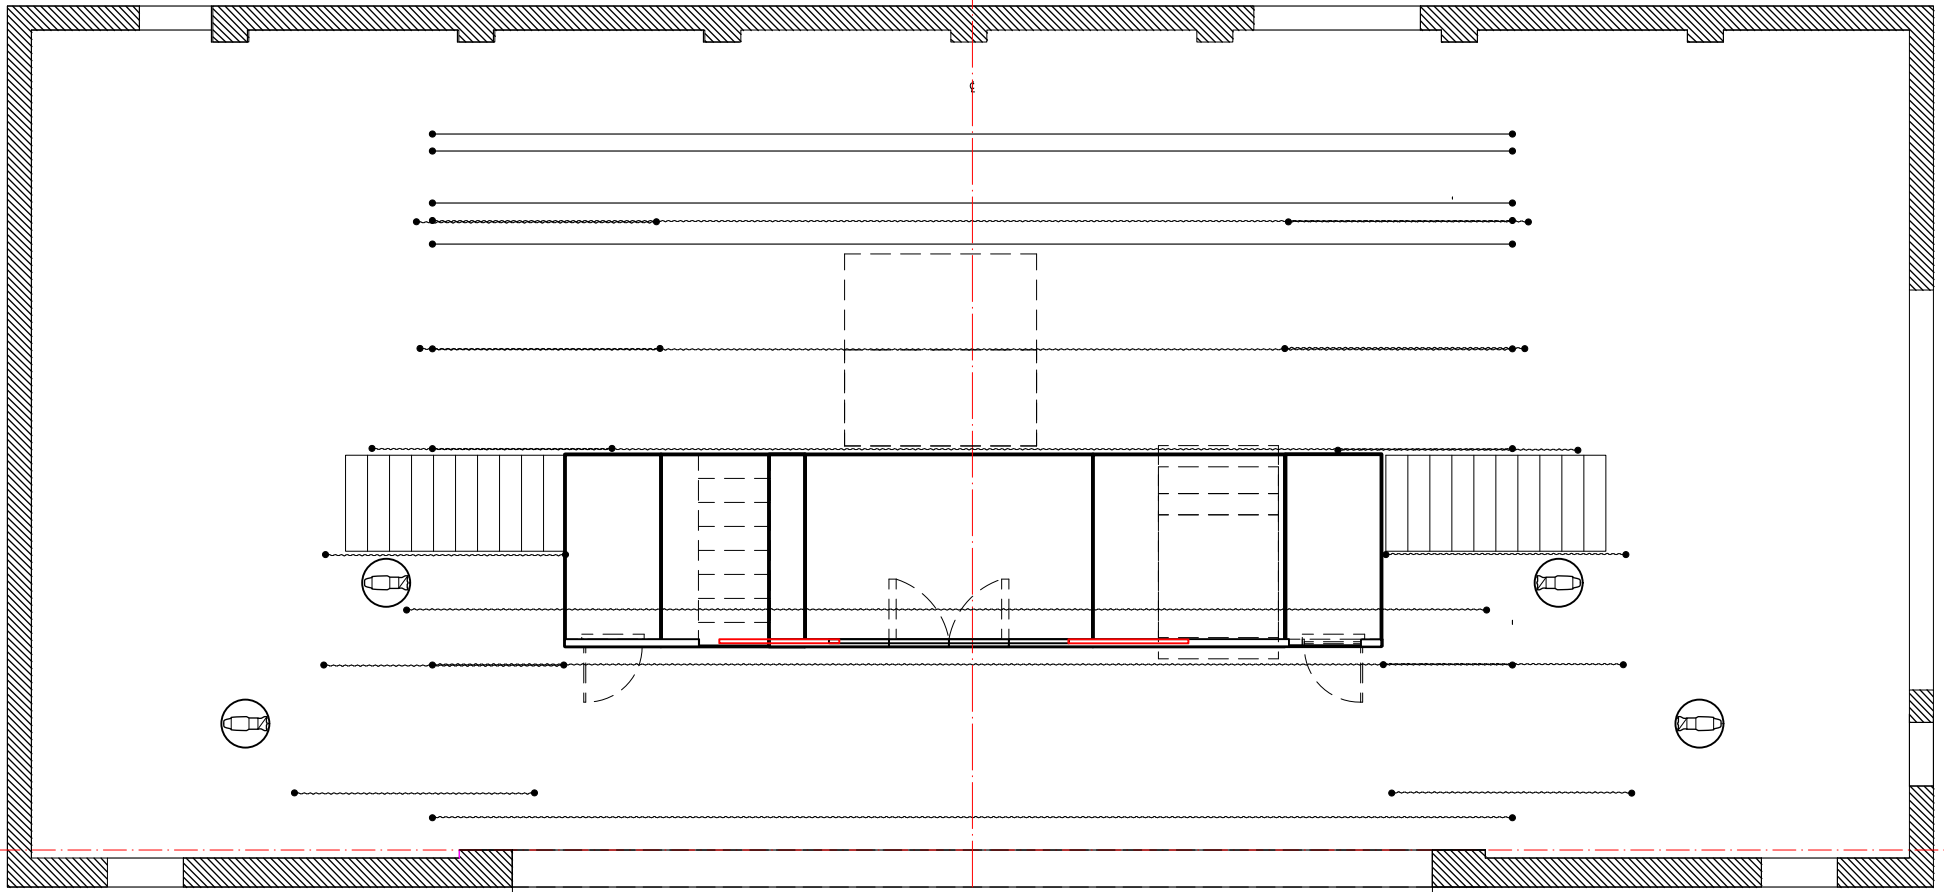

SC

Front ELV and GP
Scale: 1/8" = 1'-0"

SC

Park/Lake
Scale: 1/8" = 1'-0"

Q

R

QL

Hostess Room
Scale: 1/8" = 1'-0"

RL

R

SC **Fandango Ballroom**
Scale: 1/8" = 1'-0"

Q

SC

Limbo/Street/Coney/Times

Scale: 1/8" = 1'-0"

R

6'-3 1/4" 13'-10" 20'-1 1/4" 20"

Q

SC

Pompeii Club
Scale: 1/8" = 1'-0"

SC Vidal's Apt
Scale: 1/8" = 1'-0"

SC Elevator
Scale: 1/8" = 1'-0"

Q

SC

Rhythm of Life Church

Scale: 1/8" = 1'-0"

SC Charity's Apt
Scale: 1/8" = 1'-0"

Q

R

SC Hacienda
Scale: 1/8" = 1'-0"

Q

R