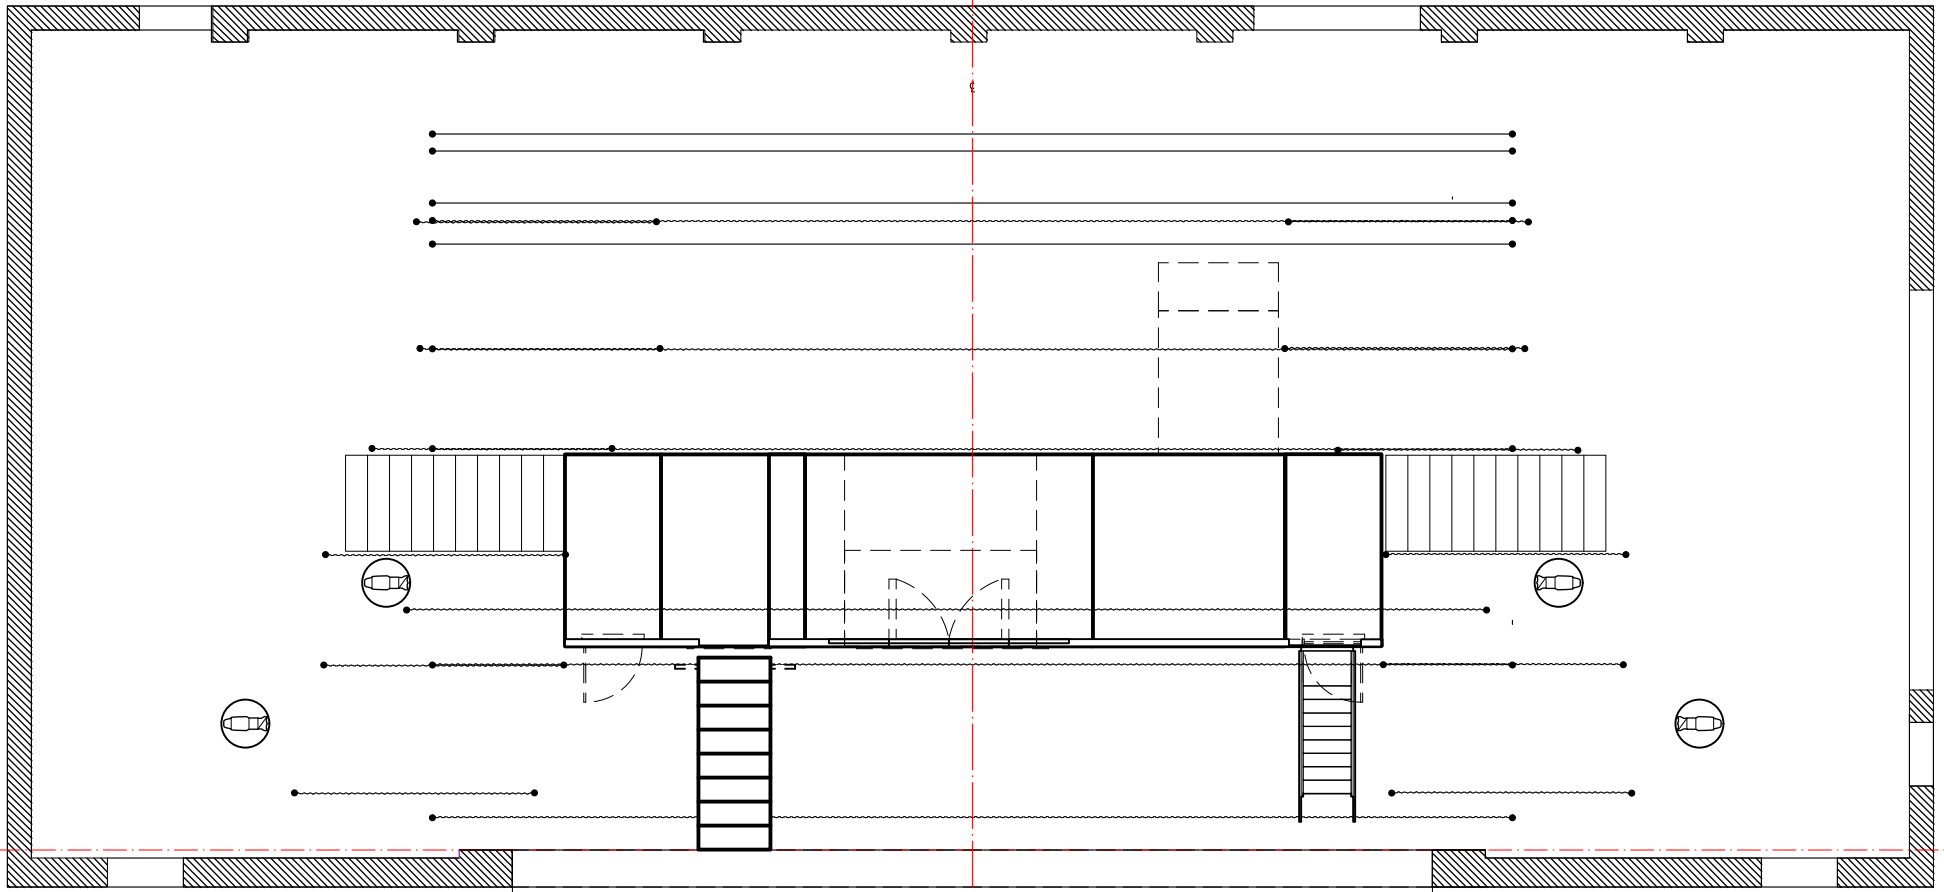

SC

Front ELV and GP
Scale: 1/8" = 1'-0"

SC

Park/Lake
Scale: 1/8" = 1'-0"

Q

R

QL

Hostess Room
Scale: 1/8" = 1'-0"

RL

R

SC **Fandango Ballroom**
Scale: 1/8" = 1'-0"

Q

SC

Limbo/Street/Coney/Times

Scale: 1/8" = 1'-0"

R

6'-3 1/4" 13'-10" 20'-1 1/4" 20"

Q

SC

Pompeii Club
Scale: 1/8" = 1'-0"

SC Vidal's Apt
Scale: 1/8" = 1'-0"

SC Elevator
Scale: 1/8" = 1'-0"

Q

SC

Rhythm of Life Church

Scale: 1/8" = 1'-0"

SC Charity's Apt
Scale: 1/8" = 1'-0"

Q

R

SC Hacienda
Scale: 1/8" = 1'-0"

Q

R