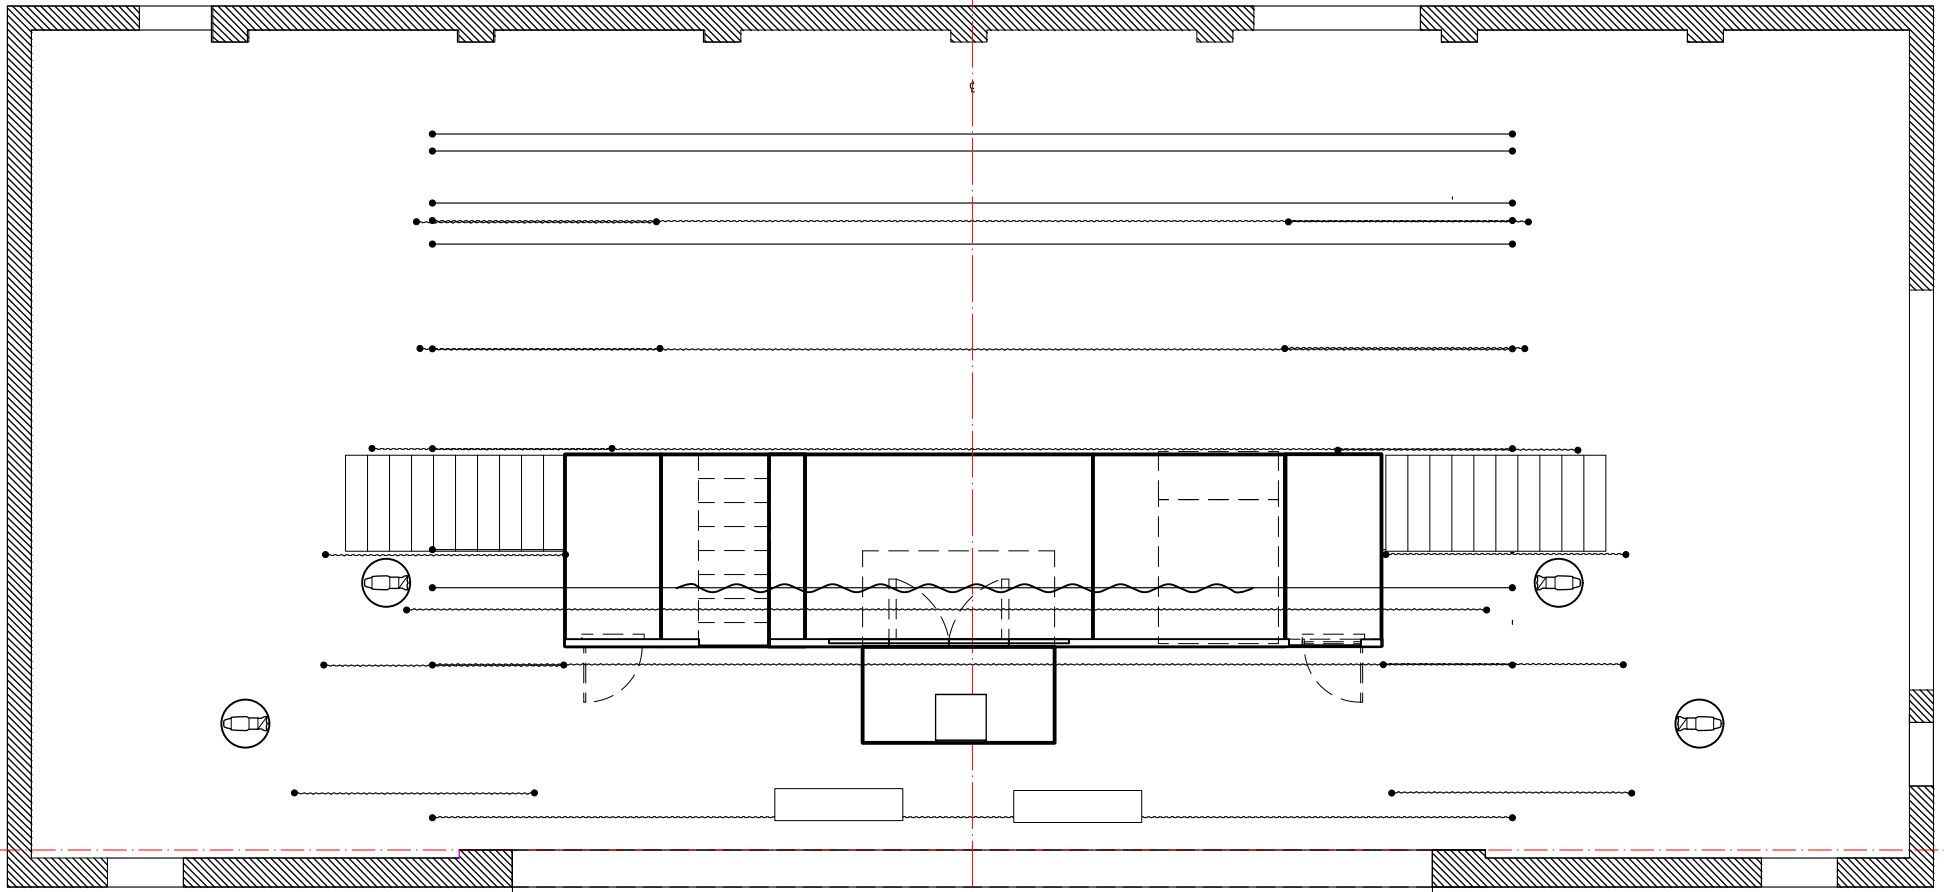

SC

Front ELV and GP
Scale: 1/8" = 1'-0"

SC

Park/Lake
Scale: 1/8" = 1'-0"

Q

R

QL

Hostess Room
Scale: 1/8" = 1'-0"

RL

R

SC **Fandango Ballroom**
Scale: 1/8" = 1'-0"

Q

SC

Limbo/Street/Coney/Times

Scale: 1/8" = 1'-0"

R

6'-3 1/4" 13'-10" 20'-1 1/4" 20"

Q

SC

Pompeii Club
Scale: 1/8" = 1'-0"

SC Vidal's Apt
Scale: 1/8" = 1'-0"

SC Elevator
Scale: 1/8" = 1'-0"

Q

SC

Rhythm of Life Church

Scale: 1/8" = 1'-0"

SC Charity's Apt
Scale: 1/8" = 1'-0"

Q

R

SC Hacienda
Scale: 1/8" = 1'-0"

Q

R