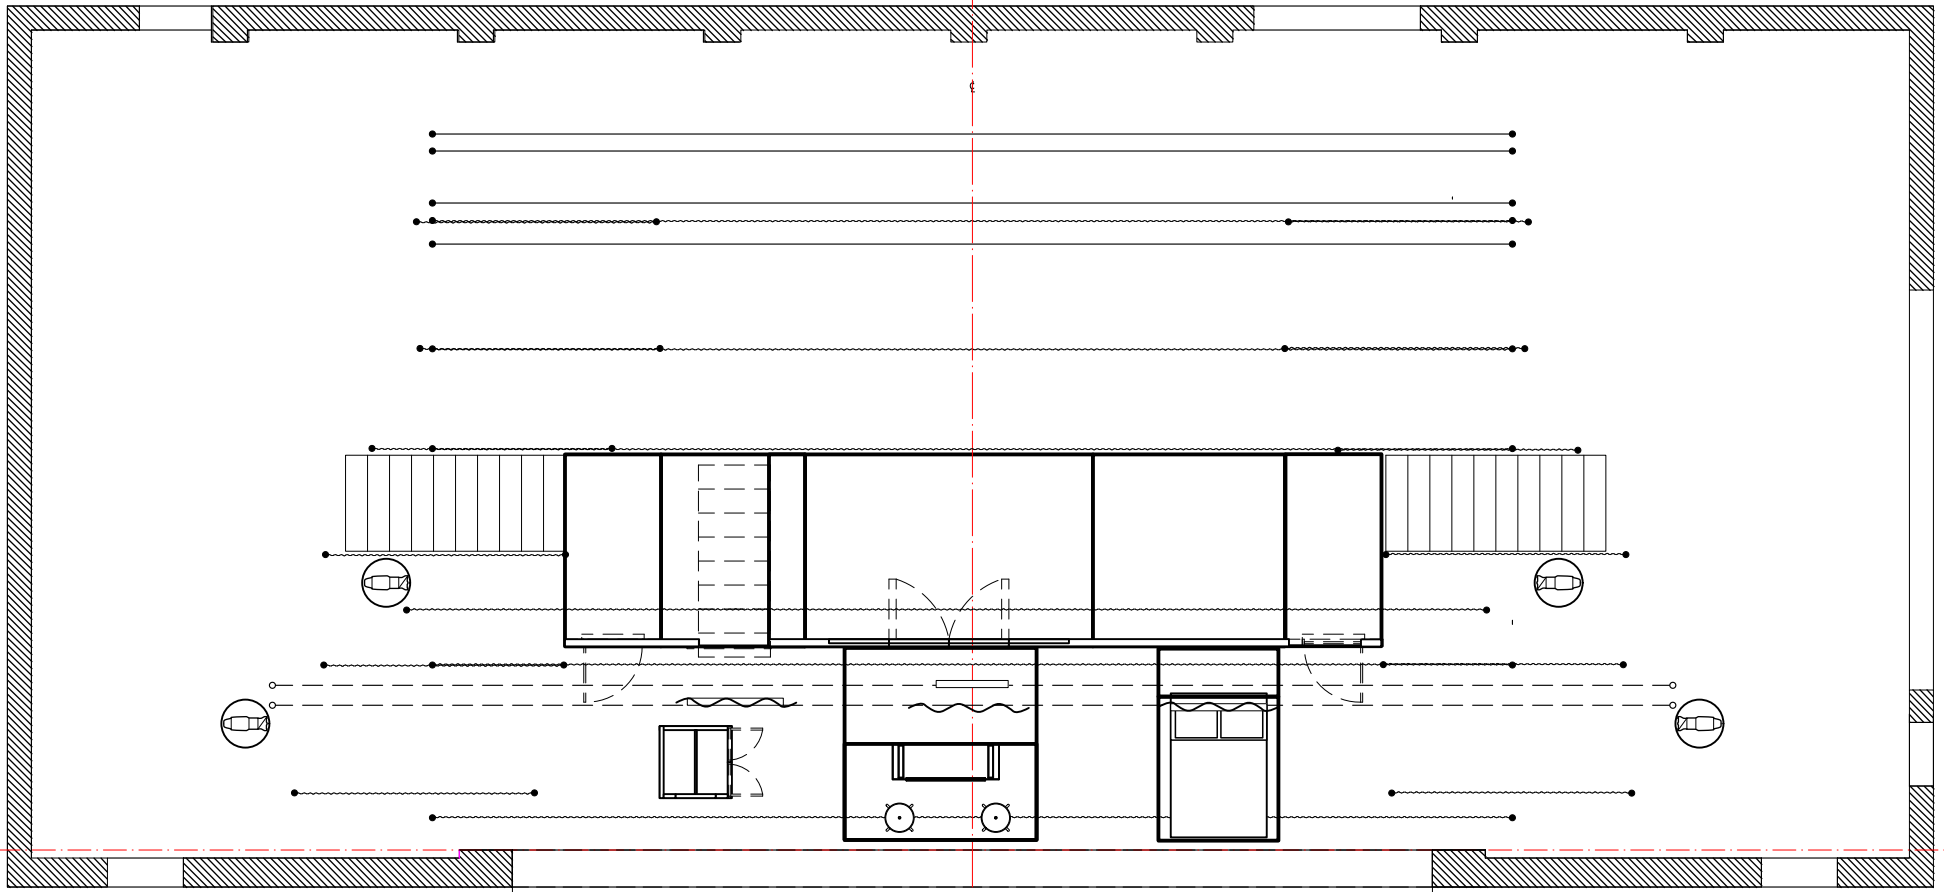

SC

Front ELV and GP
Scale: 1/8" = 1'-0"

SC

Park/Lake
Scale: 1/8" = 1'-0"

Q

R

QL

Hostess Room
Scale: 1/8" = 1'-0"

RL

R

SC **Fandango Ballroom**
Scale: 1/8" = 1'-0"

Q

SC

Limbo/Street/Coney/Times

Scale: 1/8" = 1'-0"

R

6'-3 1/4" 13'-10" 20'-1 1/4" 20"

Q

SC

Pompeii Club
Scale: 1/8" = 1'-0"

SC Vidal's Apt
Scale: 1/8" = 1'-0"

SC Elevator
Scale: 1/8" = 1'-0"

Q

SC

Rhythm of Life Church

Scale: 1/8" = 1'-0"

SC Charity's Apt
Scale: 1/8" = 1'-0"

Q

R

SC Hacienda
Scale: 1/8" = 1'-0"

Q

R