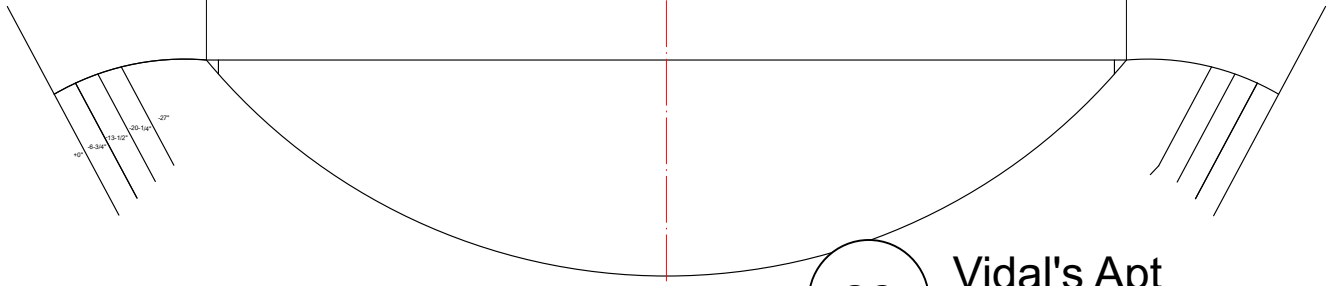

RL

R

SC **Fandango Ballroom**
Scale: 1/8" = 1'-0"

Q

SC

Limbo/Street/Coney/Times

Scale: 1/8" = 1'-0"

R

6'-3 1/4" 13'-10" 20'-1 1/4" 20"

Q

SC

Pompeii Club
Scale: 1/8" = 1'-0"

SC Vidal's Apt
Scale: 1/8" = 1'-0"

SC Elevator
Scale: 1/8" = 1'-0"

Q

SC

Rhythm of Life Church

Scale: 1/8" = 1'-0"

SC Charity's Apt
Scale: 1/8" = 1'-0"

Q

R

SC Hacienda
Scale: 1/8" = 1'-0"

Q

R