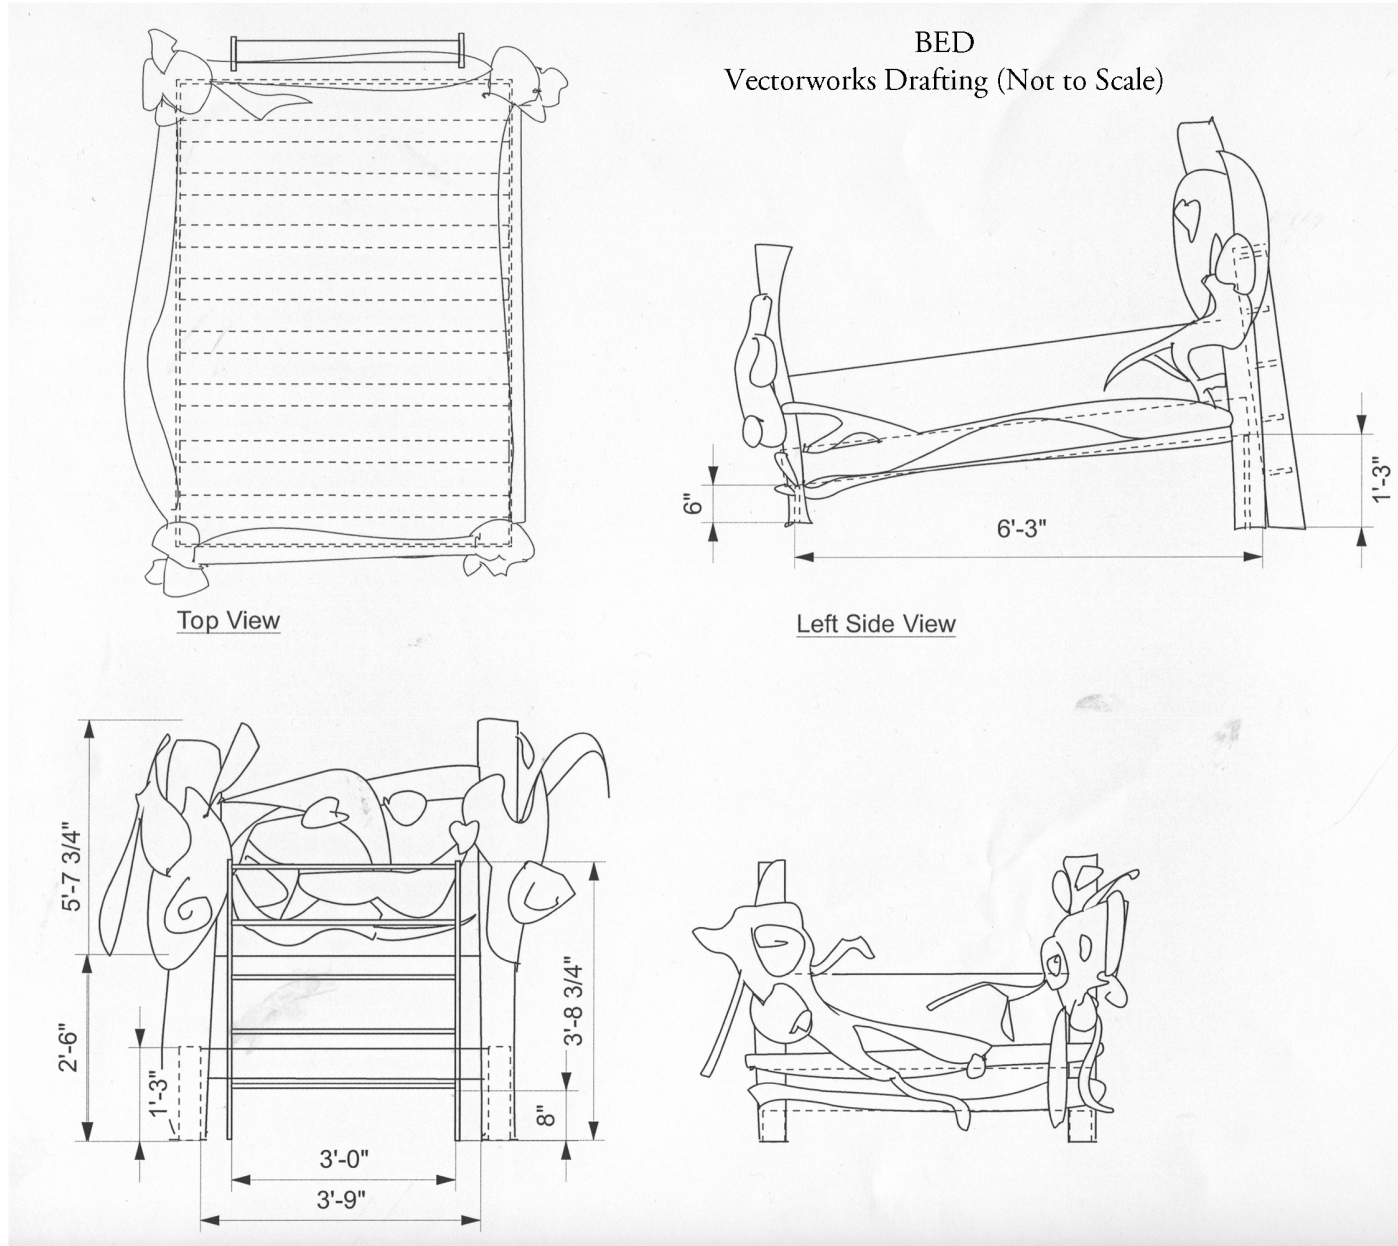

***SUESSICAL THE MUSICAL***  
Viewpoint School

BED  
Vectorworks Drafting (Not to Scale)

Top View

Left Side View

**WOMAN & SCARCROW**  
Villanova University • Villanova, PA • Fall 2011  
Directed by Dr. David Cregan

Vectorworks 3D White Model Rendering

Production Photo of Bed

Vectorworks 3D Model Rendering