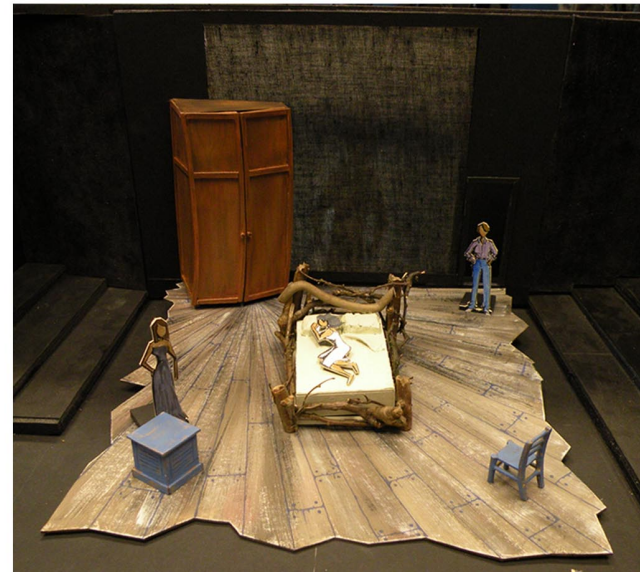

Maples Repertory Theatre • Macon, MO • Summer 2013  
Directed by Todd Davidson

***WOMAN & SCARECROW***

Villanova University • Villanova, PA • Fall 2011  
Directed by David Cregan

***MACK & MABEL***  
Pasific Palisades H.S. • Pacific Palisades, CA  
Set Design by Matt Scarpino